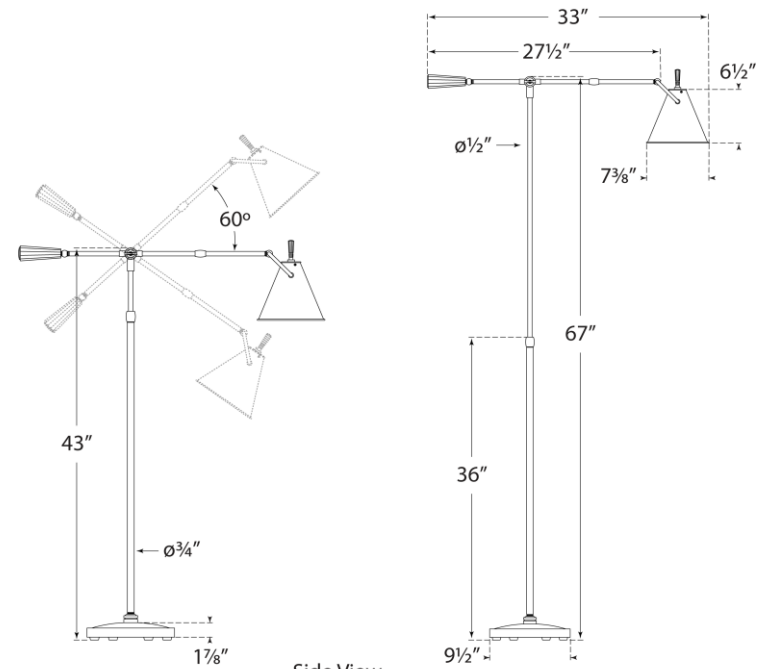

TEAR SHEET

Goodman Floor Lamp

Item # TOB 1536HAB

Designer: Thomas O'Brien

Height: 44.75" - 80"

Width: 9.5"

Extension: 25.5" - 33"

Base: 9.5" Round

Finishes: BZ/HAB, HAB, PN

Socket: E26 On/Off

Wattage: 12 LED A19

Weight: 24 Pounds

Side View