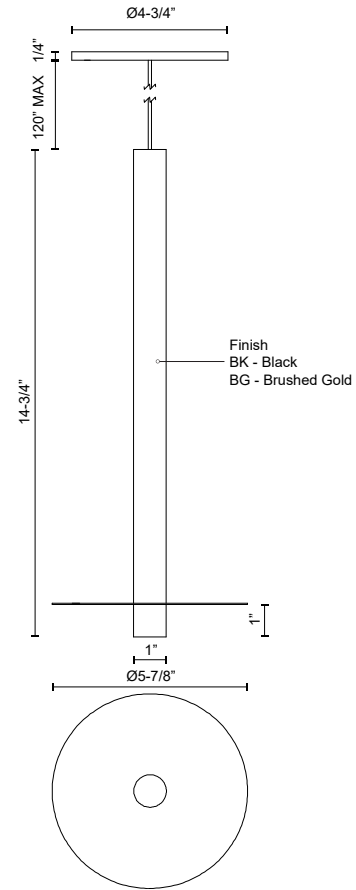

ELIXIR
PD15416
PENDANTS

PROJECT

SPECIFICATION DETAILS

Fixture Dimensions	D5-7/8" x H14-3/4"
Light Source	LED with DC Driver
Wattage	6W
Total Lumens	510lm
Delivered Lumens	BG-364lm; BK-346lm;
Voltage	120V
Color Temperature	3000K
CRI (Ra)	90CRI
Optional Color Temps	2700K - 5000K Available, Minimum Order Quantities Apply
LED Rated Life	50,000 hours
Dimming	100% - 10%, TRIAC or ELV Dimmer (Not Included)
Diffuser Details	Acrylic with Sandblasted Interior
Shade Details	Spun Aluminum Shade
Adjustable	Yes
Wire Length	120" Max
Wire Type	Black Coaxial Wire
Minimum Hang Height	16"
Sloped Ceiling Adaptable	Yes
Location	Dry
CEC Title 24 JA8	Yes, JA8-2022
Canopy Dimensions	D4-3/4" x H1/4"
Paint Finish	BG02; BK02;

* For custom options, consult factory for details.

* For warranty information, please visit www.kuzcolighting.com/warranty

DESCRIPTION

Elixir is both decorative and minimal. With an opal glass globe or acrylic diffuser adorned by a thick metallic stem, this collection is both simple and geometrically interesting. Available with or without varied styling. Available in Black and Brushed Gold.

KUZCO

CANADA: 19054 28TH AVENUE - SURREY, BC V3Z 6M3
USA: 3035 E. LONE MOUNTAIN ROAD - LAS VEGAS, NV 89081

WWW.KUZCOLIGHTING.COM

© 2021 KUZCO LIGHTING. ALL RIGHTS RESERVED.

COMMENT