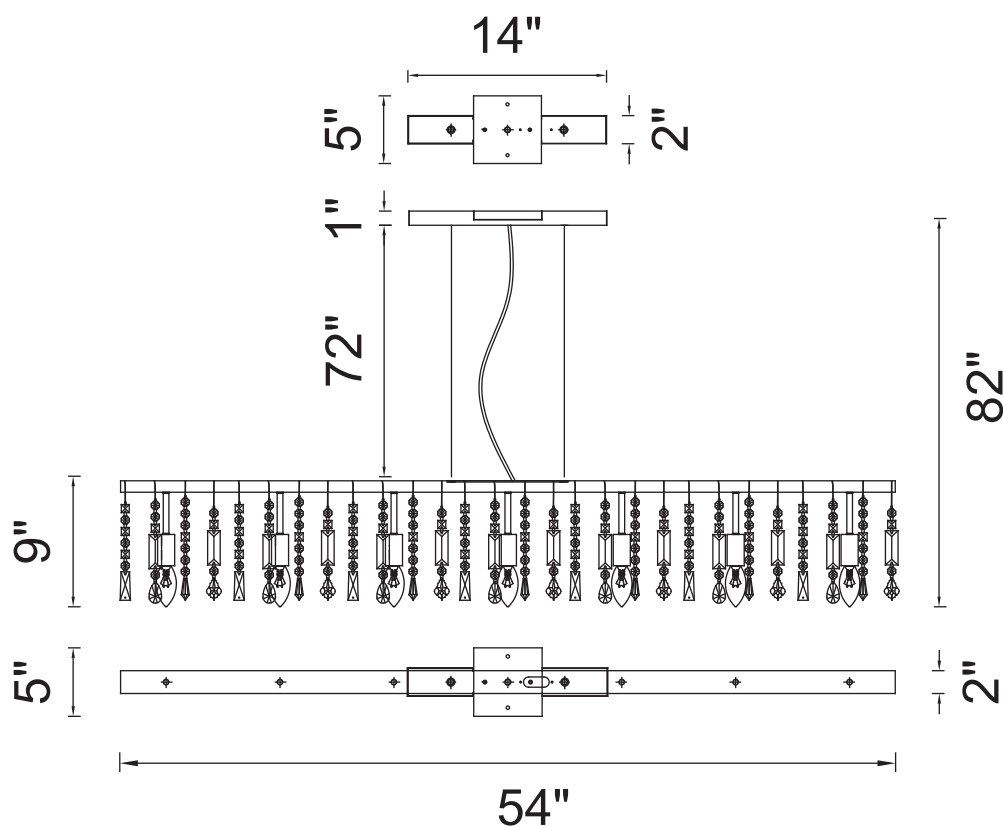

PROJECT: \_\_\_\_\_

FIXTURE TYPE: \_\_\_\_\_

LOCATION: \_\_\_\_\_

CONTACT/PHONE: \_\_\_\_\_

Item	5549P54C
Collection	JANINE
Finish	Chrome
Glass	-----
Crystal	Clear
Input	120V AC,60HZ,AC

Shade	-----
Length/Dia.	54"
Width/Ext.	5"
Height	9"
Maximum	82"
Lumens	-----

Light Source	E12
Bulb Info.	7×60W
Included	-----
Dimmable	Yes
Color	-----
Weight	