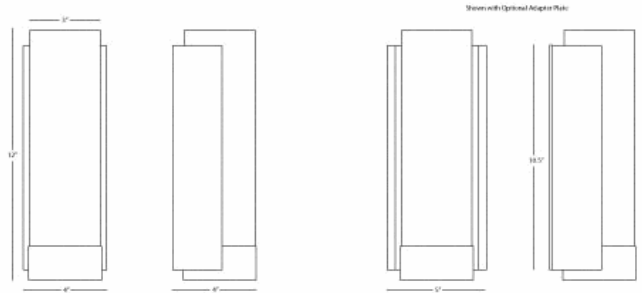

TYRONE

C1310

Wall Sconce*

1-60W Max.

Bulb Type: A

Direct Wire Only

Polished Chrome Finish over Metal /Zinc

White Frosted Glass Shade

FINISH OPTIONS:

B1310 - Antique Silver

S1310 - Polished Nickel

Z1310 - Deep Patina Bronze

***Metal Junction Box Cover Plate in Matching Finish**

Included

**** Available for Quick SHIP ****