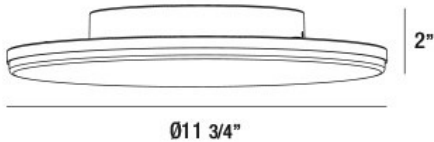

34118, ROUND OUTDOOR LED SURFACEMNT

PRODUCT DETAILS

No.	:	34118-016
Product Color	:	GRAPHITE GREY
Shade / Accent Colour	:	FROSTED ACRYLIC
Diameter	:	11.75"
Height	:	2"
Weight	:	3.7lbs

LIGHT SOURCE DETAILS

Light Source Type	:	INTEGRATED LED
Input Voltage	:	120V
Bulb Voltage	:	120V
Socket Type	:	LED
Total Wattage	:	20W
Total Lumen	:	1000lm
Kelvin	:	3000K
CRI	:	80

Options Available

ITEM NO.	FINISH	SHADE
34118-016	GRAPHITE GREY	FROSTED ACRYLIC

TECHNICAL DETAILS

Canopy / Backplate Height	:	1.5"
Canopy / Backplate Dia.	:	6.75"
IP Rating	:	54
Location	:	WET
Approval	:	
Title 24	:	Yes

PROJECT INFORMATION

 Job Name: Date: Type:

 Comments: