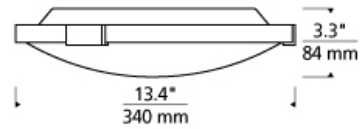

WEIGHT

2-2.5lb / 0.91-1.13kg ±

aged brass

chrome

satin nickel

ORDERING INFORMATION

700FMLNC	SHAPE OR SIZE	FINISH	LAMP
13	13" DIAMETER	A AGED BRASS C CHROME S SATIN NICKEL	-LED927 LED 90 CRI 2700K 120V -LED927-277 LED 90 CRI 2700K 277V -LED930 LED 90 CRI 3000K 120V -LED930-277 LED 90 CRI 3000K 277V