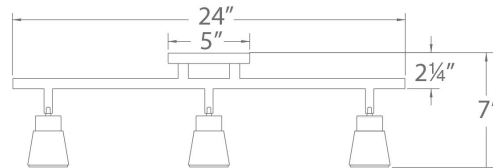

LINE DRAWING