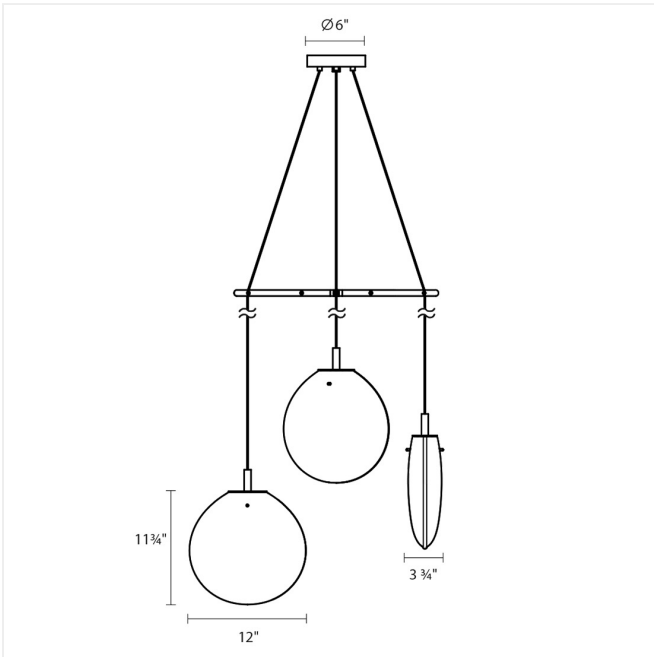

# Cantina LED Chandelier Spec Sheet

SKU: 2995.25W-MED

A flask-like flat oval glass profile, suspended from a slender cable, rotates randomly to various orientations creating an asymmetric relationship to its surroundings. A single point source of LED illumination within the void of the larger glass volume creates a special aesthetic tension of scales. Also available as a [single pendant](#).

## Dimensions

Height:	14.75"
Width:	15"
Length:	4.5"
Diameter:	33"
Canopy/Backplate/Base:	6"
Hanging Details:	6' Adjustable Cords
Size:	Medium 3-Light Tri-Spreader
Canopy/Backplate/Base Height:	1.25"