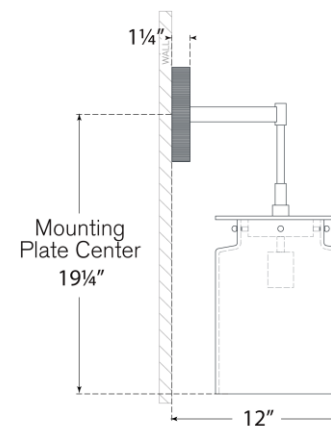

TEAR SHEET

Elias 23" Sconce

Item # RB 2080PN-WG

Designer: Ray Booth

Height: 22.5"

Width: 9"

Extension: 12"

Backplate: 4.5" x 6.5" Rectangle

Finishes: AB, BZ, PN

Glass Options: CG, WG

Socket: E26 Keyless

Wattage: 15 LED A19

Note: UL Only

Top View

Side View

Front View