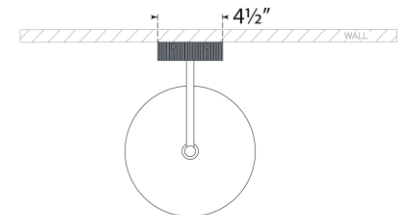

TEAR SHEET

Elias 23" Sconce

Item # RB 2080PN-WG

Designer: Ray Booth

Height: 22.5"

Width: 9"

Extension: 12"

Backplate: 4.5" x 6.5" Rectangle

Finishes: AB, BZ, PN

Glass Options: CG, WG

Socket: E26 Keyless

Wattage: 15 LED A19

Note: UL Only

Top View

Side View

Front View