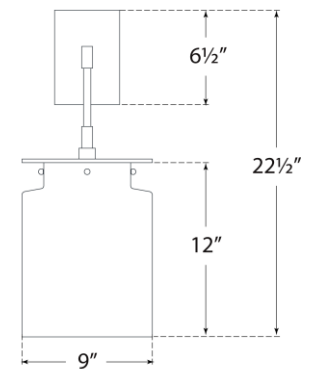

TEAR SHEET

Elias 23" Sconce

Item # RB 2080PN-WG

Designer: Ray Booth

Height: 22.5"

Width: 9"

Extension: 12"

Backplate: 4.5" x 6.5" Rectangle

Finishes: AB, BZ, PN

Glass Options: CG, WG

Socket: E26 Keyless

Wattage: 15 LED A19

Note: UL Only

Top View

Side View

Front View