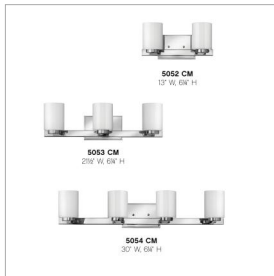

MILEY

5053CM

THREE LIGHT VANITY

Miley's chic design complements a variety of decors with its sleek lines and elegant glass shape. The cast stepped back plate and cast glass holders in Chrome or Brushed Nickel finishes add to its beauty.

DETAILS	
FINISH:	Chrome
MATERIAL:	Metal
GLASS:	Cased Opal
DIMMABLE:	Yes

DIMENSIONS	
WIDTH:	21.5"
HEIGHT:	6.3"
WEIGHT:	4.5lb
BACK PLATE:	6.5"W X 4.5"H
EXTENSION:	5.5"
TOP TO OUTLET:	4"

LIGHT SOURCE	
LIGHT SOURCE:	Socketed
VOLTAGE:	120v

SHIPPING	
CARTON LENGTH:	27.5
CARTON WIDTH:	8
CARTON HEIGHT:	7.3
CARTON WEIGHT:	6

PRODUCT DETAILS:

- Suitable for use in damp locations as defined by NEC and CEC. Meets United States UL Underwriters Laboratories & CSA Canadian Standards Association Product Safety Standards.
- Merging the best of traditional and modern elements with a sophisticated and streamlined look
- Sparkling chrome with reflective finish