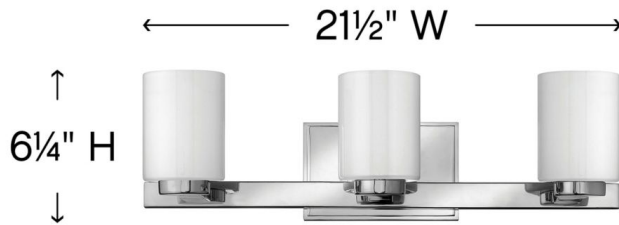

MILEY

5053CM

THREE LIGHT VANITY

Miley's chic design complements a variety of decors with its sleek lines and elegant glass shape. The cast stepped back plate and cast glass holders in Chrome or Brushed Nickel finishes add to its beauty.

DETAILS	
FINISH:	Chrome
MATERIAL:	Metal
GLASS:	Cased Opal
DIMMABLE:	Yes

DIMENSIONS	
WIDTH:	21.5"
HEIGHT:	6.3"
WEIGHT:	4.5lb
BACK PLATE:	6.5"W X 4.5"H
EXTENSION:	5.5"
TOP TO OUTLET:	4"

LIGHT SOURCE	
LIGHT SOURCE:	Socketed
VOLTAGE:	120v

SHIPPING	
CARTON LENGTH:	27.5
CARTON WIDTH:	8
CARTON HEIGHT:	7.3
CARTON WEIGHT:	6

PRODUCT DETAILS:

- Suitable for use in damp locations as defined by NEC and CEC. Meets United States UL Underwriters Laboratories & CSA Canadian Standards Association Product Safety Standards.
- Merging the best of traditional and modern elements with a sophisticated and streamlined look
- Sparkling chrome with reflective finish