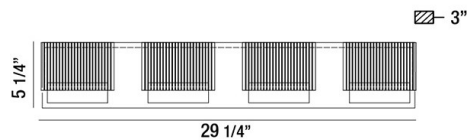

SONIC, 30" VANITY LIGHT

PRODUCT DETAILS

No.	:	31440-011
Product Color	:	CHROME
Product Material	:	METAL
Shade / Accent Colour	:	CLEAR
Shade / Accent Material	:	ETCHED GLASS
Width	:	29.5"
Height	:	5.25"
Ext	:	3"
Weight	:	6.8lbs

LIGHT SOURCE DETAILS

Light Source Type	:	INTEGRATED LED
Input Voltage	:	120V
Bulb Voltage	:	120V
Total Wattage	:	24W
Total Lumen	:	2000lm
Kelvin	:	4000K
CRI	:	80+
Dimmable	:	Yes

Options Available

ITEM NO.	FINISH	SHADE
31440-011	CHROME	CLEAR

TECHNICAL DETAILS

Light Direction	:	Up
Canopy / Backplate Length	:	27.563"
Canopy / Backplate Height	:	1.375"
Canopy / Backplate Width	:	4.344"
Adjustable Lamp Head	:	No
Approval	:	

PROJECT INFORMATION

Job Name: Date: Type: