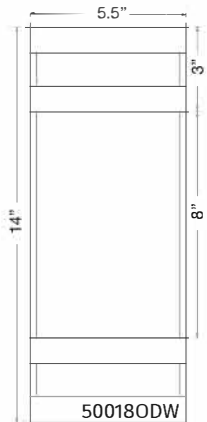

ABRA MODEL 500180DW-SL
FAMILY NAME Proton

Wet Location Wall Fixture
UPC 00810035190917

FIXTURE MATERIAL				FIXTURE DIMENSIONS IN INCHES										
Frame Material	Finishes Available	Diffuser Type	Diffuser Finish	Diameter	Height	o.a.h	Width	Length	Ext	Weight	ADA	Location	Rating	Compliance
Steel	SL-Silica MB-Matt Black,316STS-Stainless Steel	Glass	Frosted		14	14	5.5		2.95		Compliant	Wall Mount only	Wet Location	cETLus
LAMPING										Compatible Dimmers		Junction Box Type		SUPPLIED
Lamp Type	Lamp qty	Wattage	Max Wattage	Base	Kelvin	CRI	Initial Lumen's	Delivered Lumen's	Voltage			Standard 4 x 4 Octagon Box		
LED	1	12w	12w	Solid State Module	3000k	90+	1020	714 estimated	120v			SPECIAL NOTES		