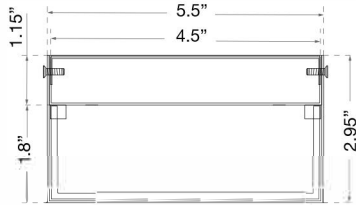

ABRA MODEL 500180DW-SL
FAMILY NAME Proton

Wet Location Wall Fixture
UPC 00810035190917

FIXTURE MATERIAL				FIXTURE DIMENSIONS IN INCHES										
Frame Material	Finishes Available	Diffuser Type	Diffuser Finish	Diameter	Height	o.a.h	Width	Length	Ext	Weight	ADA	Location	Rating	Compliance
Steel	SL-Silica MB-Matt Black,316STS-Stainless Steel	Glass	Frosted		14	14	5.5		2.95		Compliant	Wall Mount only	Wet Location	cETLus
LAMPING										Compatible Dimmers		Junction Box Type		SUPPLIED
Lamp Type	Lamp qty	Wattage	Max Wattage	Base	Kelvin	CRI	Initial Lumen's	Delivered Lumen's	Voltage			Standard 4 x 4 Octagon Box		
LED	1	12w	12w	Solid State Module	3000k	90+	1020	714 estimated	120v			SPECIAL NOTES		