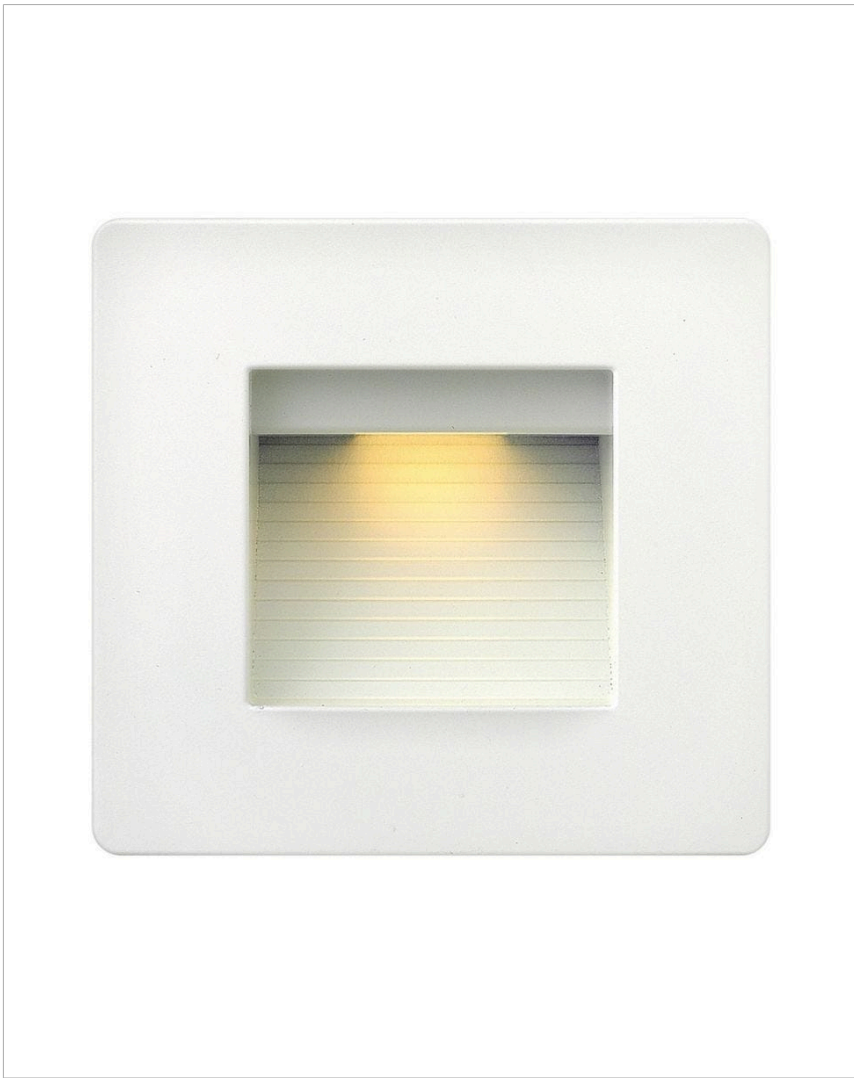

LUNA LED STEP 120V

58506SW

LUNA STEP LIGHT 120V HORIZONTAL DOUBLE GANG

The Luna step light is the perfect addition to any interior or exterior lighting plan and complements the Hinkley Luna outdoor lantern collection. A contemporary styled radius front die cast faceplate is included. The Luna step light is compatible with any decorator style faceplate and is easily retrofitted to any gang/receptacle location.

DETAILS	
FINISH:	Satin White
MATERIAL:	Zinc-Aluminum Alloy
DIMMABLE:	YES - CL TYPE DIMMER (SSL7A)

DIMENSIONS	
WIDTH:	4.8"
HEIGHT:	4.5"
DEPTH:	2.3

LIGHT SOURCE	
LIGHT SOURCE:	Integrated LED
LED NAME:	LS-20
WATTAGE:	4w LED *Included
VOLTAGE:	120v
COLOR TEMP:	2700
LUMENS:	240
CRI:	90
INCANDESCENT EQUIVALENCY:	1 x 20w
DIMMABLE:	YES - CL TYPE DIMMER (SSL7A)

MOUNTING	
LEAD WIRE:	1 X 6"

SHIPPING	
CARTON LENGTH:	5
CARTON WIDTH:	2.8
CARTON HEIGHT:	4.8
CARTON WEIGHT:	1.5

PRODUCT DETAILS:

- Suitable for use in wet (outdoor direct rain or sprinkler) locations as defined by NEC and CEC. Meets United States UL Underwriters Laboratories & CSA Canadian Standards Association Product Safety Standards
- Rated for both indoor and outdoor use
- Fixture is ADA compliant and adheres to the standards and guidelines listed by the Americans with Disabilities Act
- Photometrics are based off engine photometrics at various mounting heights.
- Double Gang configuration
- LED integrated components carry a 10-year limited warranty
- Bold lines and a clean, minimalist style complement contemporary architecture
- Neutral perfection with a flawless white finish enhances design