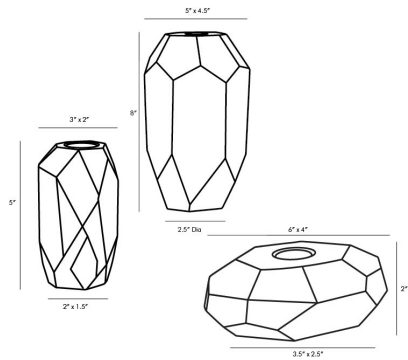

ARTERIOS

VIOLET CANDLE HOLDERS, SET OF 3

9635

Tinted Crystal
Contract Suitable As Is

Inspired by the enthralling designs of our Gemma Collection, we've created this tri-set of crystal candleholders. The champagne and smoke finishes on the diamond-like facets creates an arresting blend of elements and colors. The defined edges are highlighted by the contents of a taper candle. When grouped together, this set creates quite the lustrous trifecta.

APPEARANCE

Material	Crystal
Finish	Champagne, Smoke
Top Coat/Sealant	true

SHIPPING

Product Weight	12.5 LBS
Gross Weight 1	13.5 LBS
Shipping Box 1	H: 12 IN, L: 12 IN, W: 10 IN

CONTRACT

Contract Suitable	true
-------------------	------