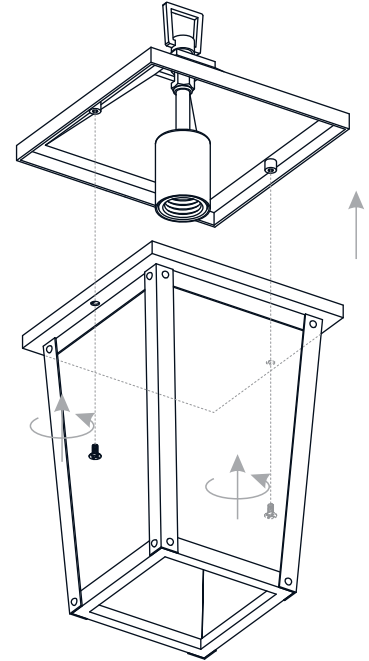

PACKAGE CONTENTS

MOUNTING HARDWARE

INSTALLATION

1 Install Glass Panels

2 Install Fixture Loop

3 Install Cage with Glass Panel

4 Install Crossbar Assembly

5 Install Fixture Chain

OPTIONAL: Adjust Chain as desired, using pliers and soft cloth (neither included).

Suggested chain length for Ceiling height:
8 feet ceiling: use 9 links of chain and 2 quick links
9 feet ceiling: use 19 links of chain and 2 quick links
10 feet ceiling: use 29 links of chain and 2 quick links.

6 Pull Supply Wires

Pull the supply wires with ground wire through the chain alternate links.

7 Wiring

8 Install Ceiling Canopy

* Ceiling Canopy shape is varies depends on item purchased.

9 Install Bulb

Install one correct bulb referring to fixture markings and/or labels for maximum wattage.