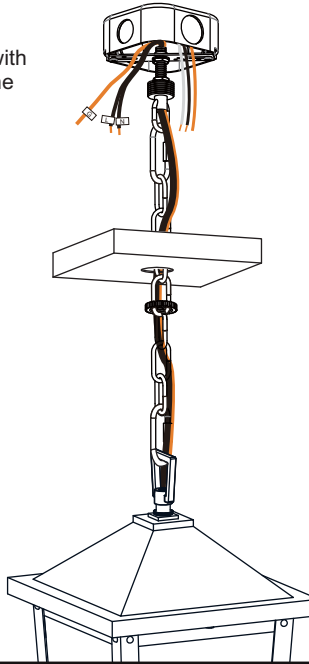

PACKAGE CONTENTS

MOUNTING HARDWARE

INSTALLATION

1 Install Glass Panels

2 Install Fixture Loop

3 Install Cage with Glass Panel

4 Install Crossbar Assembly

5 Install Fixture Chain

OPTIONAL: Adjust Chain as desired, using pliers and soft cloth (neither included).

Suggested chain length for Ceiling height:
8 feet ceiling: use 9 links of chain and 2 quick links
9 feet ceiling: use 19 links of chain and 2 quick links
10 feet ceiling: use 29 links of chain and 2 quick links.

6 Pull Supply Wires

Pull the supply wires with ground wire through the chain alternate links.

7 Wiring

8 Install Ceiling Canopy

* Ceiling Canopy shape is varies depends on item purchased.

9 Install Bulb

Install one correct bulb referring to fixture markings and/or labels for maximum wattage.