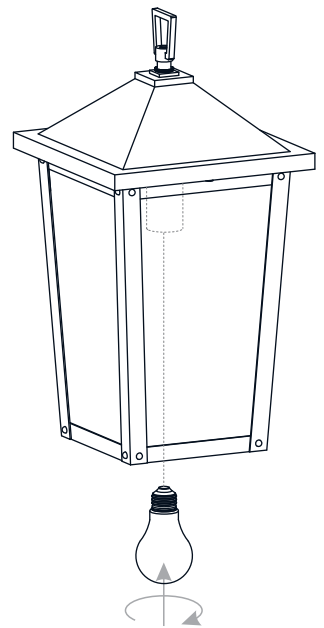

9 Install Bulb

Install one correct bulb referring to fixture markings and/or labels for maximum wattage.

Recommended Bulb Type (not included):

BULB BASE TYPE
Medium (E26)

BULB TYPE
TYPE A

100W MAX