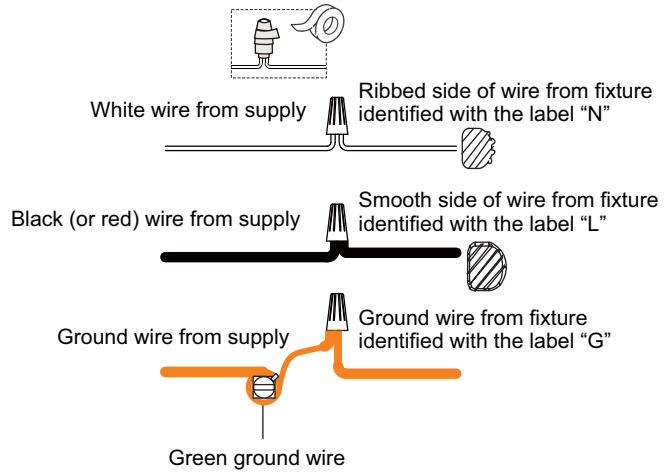

PACKAGE CONTENTS

MOUNTING HARDWARE

INSTALLATION

1 Install Glass Panels

2 Install Fixture Loop

3 Install Cage with Glass Panel

4 Install Crossbar Assembly

5 Install Fixture Chain

OPTIONAL: Adjust Chain as desired, using pliers and soft cloth (neither included).

Suggested chain length for Ceiling height:
8 feet ceiling: use 9 links of chain and 2 quick links
9 feet ceiling: use 19 links of chain and 2 quick links
10 feet ceiling: use 29 links of chain and 2 quick links.

6 Pull Supply Wires

Pull the supply wires with ground wire through the chain alternate links.

7 Wiring

8 Install Ceiling Canopy

* Ceiling Canopy shape is varies depends on item purchased.

9 Install Bulb

Install one correct bulb referring to fixture markings and/or labels for maximum wattage.