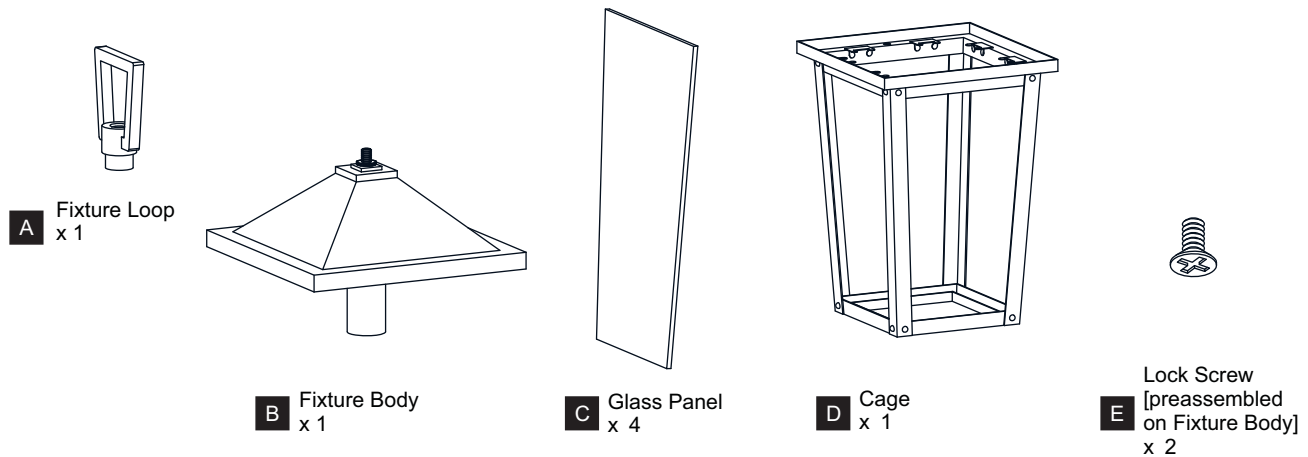

PACKAGE CONTENTS

MOUNTING HARDWARE

INSTALLATION

1 Install Glass Panels

2 Install Fixture Loop

3 Install Cage with Glass Panel

4 Install Crossbar Assembly

5 Install Fixture Chain