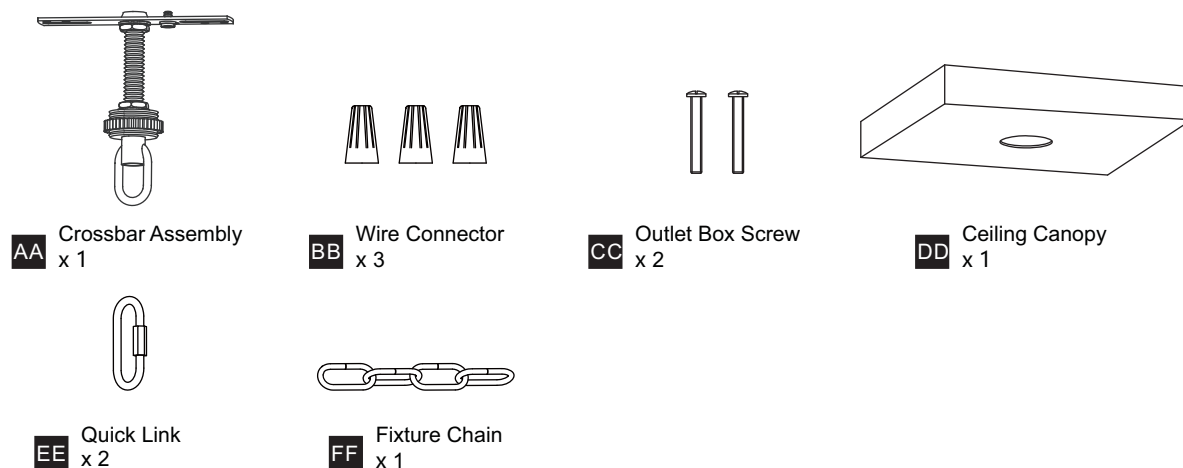

PACKAGE CONTENTS

MOUNTING HARDWARE

INSTALLATION

1 Install Glass Panels

2 Install Fixture Loop

3 Install Cage with Glass Panel

4 Install Crossbar Assembly

5 Install Fixture Chain