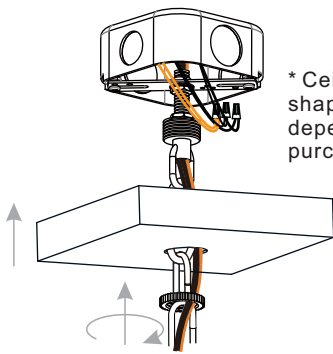

OPTIONAL: Adjust Chain as desired, using pliers and soft cloth (neither included).

Suggested chain length for Ceiling height:
8 feet ceiling: use 9 links of chain and 2 quick links
9 feet ceiling: use 19 links of chain and 2 quick links
10 feet ceiling: use 29 links of chain and 2 quick links.

6 Pull Supply Wires

Pull the supply wires with ground wire through the chain alternate links.

7 Wiring

8 Install Ceiling Canopy

* Ceiling Canopy shape is varies depends on item purchased.

9 Install Bulb

Install one correct bulb referring to fixture markings and/or labels for maximum wattage.