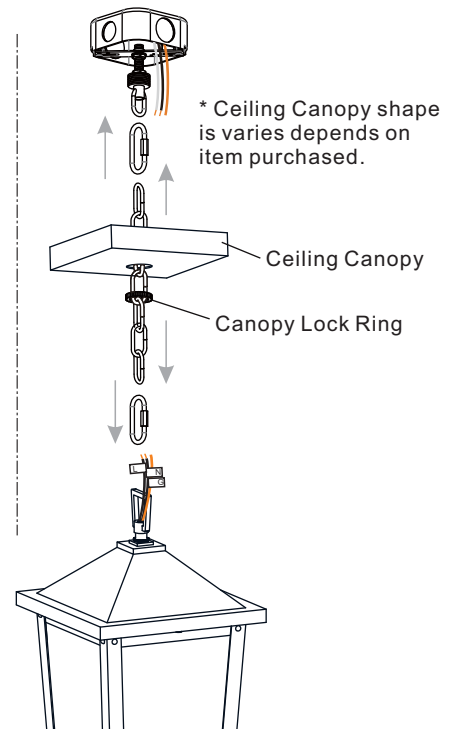

PACKAGE CONTENTS

MOUNTING HARDWARE

INSTALLATION

1 Install Glass Panels

2 Install Fixture Loop

3 Install Cage with Glass Panel

4 Install Crossbar Assembly

5 Install Fixture Chain

OPTIONAL: Adjust Chain as desired, using pliers and soft cloth (neither included).

Suggested chain length for Ceiling height:
8 feet ceiling: use 9 links of chain and 2 quick links
9 feet ceiling: use 19 links of chain and 2 quick links
10 feet ceiling: use 29 links of chain and 2 quick links.

6 Pull Supply Wires

Pull the supply wires with ground wire through the chain alternate links.

7 Wiring

8 Install Ceiling Canopy

* Ceiling Canopy shape is varies depends on item purchased.

9 Install Bulb

Install one correct bulb referring to fixture markings and/or labels for maximum wattage.