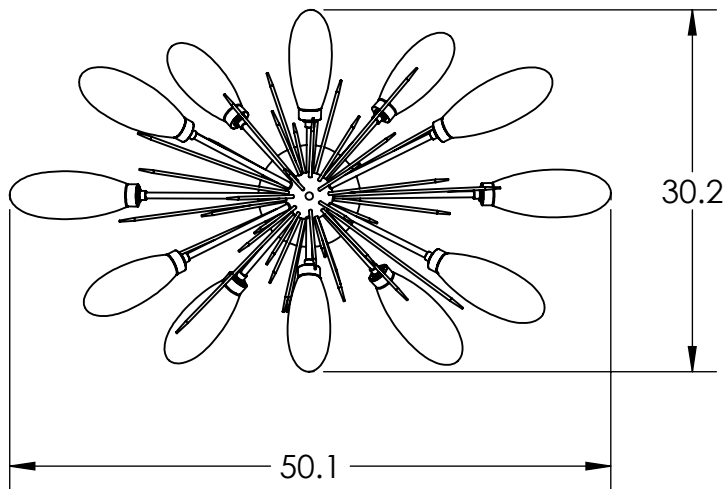

Collection: FIORI

Product #: PLB0071-0A

ALL DIMENSIONS ARE IN INCHES UNLESS STATED OTHERWISE
 Visit hammertonstudio.com for product options and specifications.

12/21/2020 (B)

Mounting Packet: Z	Weight(lbs.): 29	Electrical Type: LED	CCT: SEE WEBSITE
UL Location: DRY		Elec. Qty: 12	Wattage: 21 Voltage: 120
Finish: SEE WEB SITE FOR OPTIONS		Source Lumens:	Ambient: 1565
Top Diffuser: CLOSED GLASS		Dimmable: Forward/Reverse Phase To 1%	
Bottom Diffuser: CLOSED GLASS		CRI: 93+	Power Factor: >0.9

All Hammerton fixtures are handcrafted by artisans. Subtle imperfections reflect the mark of the artisan and should be expected in any handcrafted product. Dimensions may vary up to 7/8".
 © Copyright 2020. All rights in design, detail or invention of this drawing are reserved as the property of Hammerton. Any imitation or adaptation without written consent is strictly prohibited.

Mounting Detail