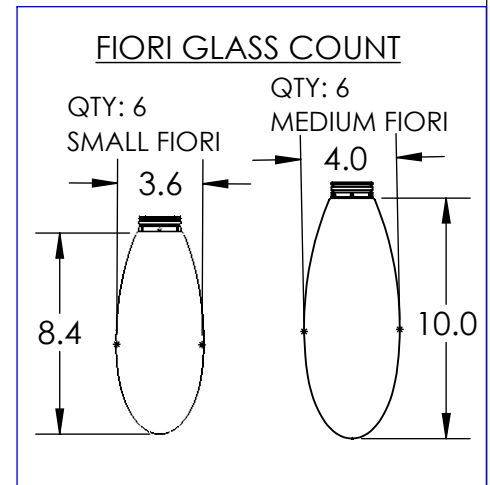

Collection: FIORI

Product #: PLB0071-0A

ALL DIMENSIONS ARE IN INCHES UNLESS STATED OTHERWISE
 Visit hammertonstudio.com for product options and specifications.

12/21/2020 (B)

Mounting Packet: Z	Weight(lbs.): 29	Electrical Type: LED	CCT: SEE WEBSITE
UL Location: DRY		Elec. Qty: 12	Wattage: 21 Voltage: 120
Finish: SEE WEB SITE FOR OPTIONS		Source Lumens:	Ambient: 1565
Top Diffuser: CLOSED GLASS		Dimmable: Forward/Reverse Phase To 1%	
Bottom Diffuser: CLOSED GLASS		CRI: 93+	Power Factor: >0.9

All Hammerton fixtures are handcrafted by artisans. Subtle imperfections reflect the mark of the artisan and should be expected in any handcrafted product. Dimensions may vary up to 7/8".
 © Copyright 2020. All rights in design, detail or invention of this drawing are reserved as the property of Hammerton. Any imitation or adaptation without written consent is strictly prohibited.

Mounting Detail