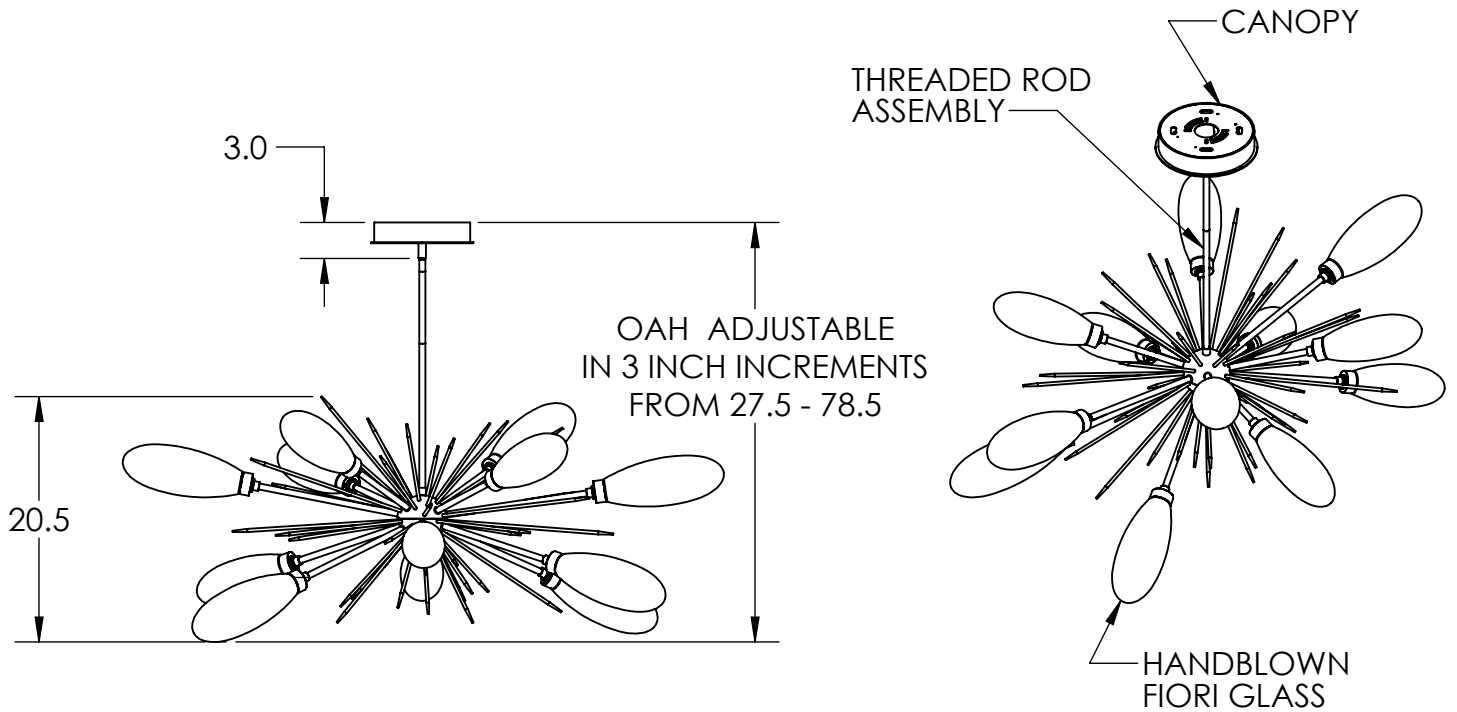

Collection: FIORI

Product #: PLB0071-0A

ALL DIMENSIONS ARE IN INCHES UNLESS STATED OTHERWISE
 Visit hammertonstudio.com for product options and specifications.

12/21/2020 (B)

Mounting Packet: Z	Weight(lbs.): 29	Electrical Type: LED	CCT: SEE WEBSITE
UL Location: DRY		Elec. Qty: 12	Wattage: 21 Voltage: 120
Finish: SEE WEB SITE FOR OPTIONS		Source Lumens:	Ambient: 1565
Top Diffuser: CLOSED GLASS		Dimmable: Forward/Reverse Phase To 1%	
Bottom Diffuser: CLOSED GLASS		CRI: 93+	Power Factor: >0.9

All Hammerton fixtures are handcrafted by artisans. Subtle imperfections reflect the mark of the artisan and should be expected in any handcrafted product. Dimensions may vary up to 7/8".
 © Copyright 2020. All rights in design, detail or invention of this drawing are reserved as the property of Hammerton. Any imitation or adaptation without written consent is strictly prohibited.

Mounting Detail