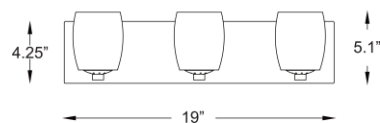

Stock Code: **62562-MSS/OPL**

Collection: Serenity

PRODUCT INFORMATION

Base: 62562 Parent: 62562
Mounting Type: Wall UPC: 641594223712
Finish: Mirrored Stainless Steel
Diffuser: Opal

PRODUCT MEASUREMENTS

FIXTURE	BACKPLATE / CANOPY
Length:	Length
Width: 19"	Width: 19"
Diameter	Diameter:
Height: 5.25"	Height: 4.25"
Extension: 4.75"	
Overall Height:	

Additional Notes:

Project Name: _____
Location: _____
Type: _____
Quantity: _____
Notes: _____

LINE DRAWING

IES FILE

In addition to Access Lighting's purchase and warranty terms and conditions, by signing below or placing an order, you agree that you are authorized to bind the entity placing any order and acknowledge the following: All of sizes and measurements are approximate and all images are for illustrative purposes only. In the event of an inconsistency, the "Product Measurements" section controls. There also may be slight differences in the colors and designs compared to the displayed and printed images.