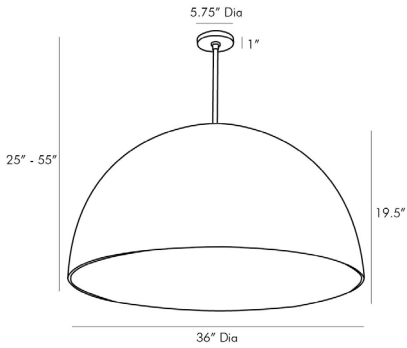

ARTERIOS

PASCAL PENDANT

45049
 H: 25 IN, Dia: 36.00 IN
 Egg Shell Fiberglass, Antique Brass
 Contract Suitable As Is

Equal parts classic and dramatic, this over-scaled light fixture delivers form & function in grand scale. The streamlined dome design features an outer matte eggshell surface while the interior of the dome features a brilliant gold metallic semi-matte finish. Though a stand-out fixture on its own, it makes an even bigger impact when grouped with the complementary shapes and tones in the Pascal, Patton and Ponce Pendant Collections. Additional pipe available (PIPE-504). Damp-rated, although limited covered outdoor areas may affect finish.

APPEARANCE

Material	Fiberglass, Steel
Material Type	Lacquered
Finish	Antique Brass, Egg Shell, Matte Gold
Top Coat/Sealant	true

DIMENSIONS

Pendant	H: 19.5 IN, Dia: 36.00 IN
Minimum Hanging Height	25 IN
Maximum Hanging Height	55 IN
Canopy	H: 1 IN, Dia: 5.75 IN

WIRING

Rating	Damp
Cord	10 FT, Black, SVT
Socket	1, Type A- E26 Other
Maximum Watt	150
Voltage	110-120 V

CERTIFICATIONS

Certifications	Mexico United States, Canada
----------------	---------------------------------

Replacement Part 1	PIPE-504
Replacement Part 1 Dim	(1) 4", (1) 6", (1) 12"
Replacement Part 2	CANOPY-645
Replacement Part 2 Dim	1" x 5.75"

CONTRACT

Contract Suitable	true
-------------------	------