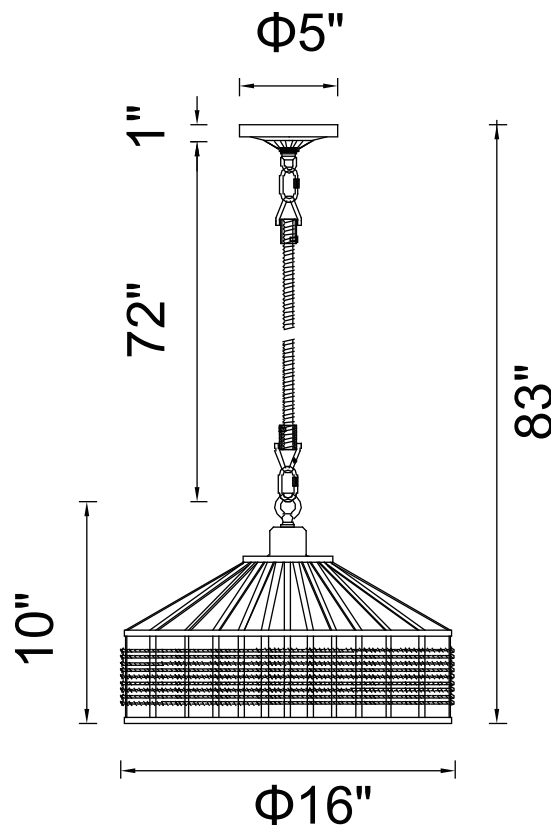

PROJECT: \_\_\_\_\_

FIXTURE TYPE: \_\_\_\_\_

LOCATION: \_\_\_\_\_

CONTACT/PHONE: \_\_\_\_\_

Item	9731P16-1-101
Collection	PADMA
Finish	Black
Glass	-----
Crystal	-----
Input	120V AC,60HZ,AC

Shade	-----
Length/Dia.	16"
Width/Ext.	-----
Height	10"
Maximum	83"
Lumens	-----

Light Source	E26
Bulb Info.	1×60W
Included	-----
Dimmable	Yes
Color	-----
Weight	