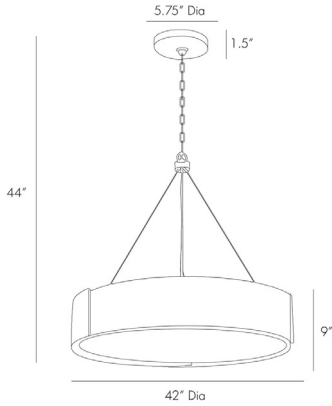

ARTERIOS

DANTE LARGE CHANDELIER

89702
 H: 44 IN, Dia: 42.00 IN
 Antique Brass, Frosted Acrylic
 Contract Suitable As Is

Adding intrigue to simplistic design is an effortless feat in our Dante Chandelier. From the suspended pendant to overlapping antique brass bands across the side, every design feature is spot on. A frosted acrylic diffuser tones down the glow of five hidden lights. Additional chain available (CHN-129). Damp-rated, although limited covered outdoor areas may affect finish.

APPEARANCE

Material Acrylic, Brass
 Finish Antique Brass, Frosted
 Top Coat/Sealant false
 Link Welded

DIMENSIONS

Chandelier H: 9 IN, Dia: 42.00 IN
 Minimum Hanging Height 44 IN
 Maximum Hanging Height 80 IN
 Canopy H: 1.5 IN, Dia: 5.75 IN