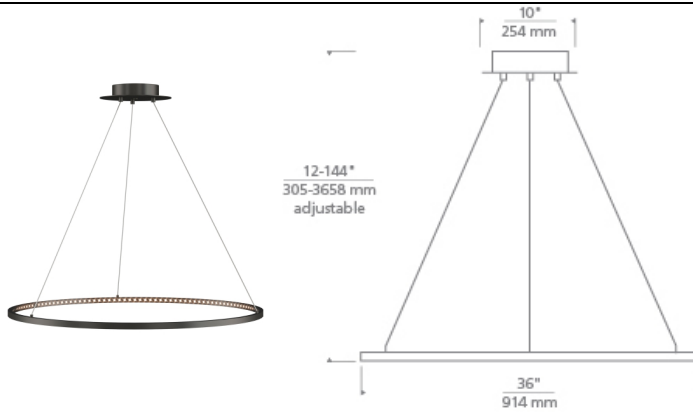

## DESCRIPTION

This stunning piece has a traditional foundation with a modern edge, drawing inspiration from large medieval chandeliers. The Vellavi 24 Chandelier houses LEDs and distributes light with minimal glare, and will complement any interior design. Available in two finishes, Nightshade Black and Natural Brass that will patina over time and two diameters, 24" and 36". Includes 42.1 watts, 2141 total delivered lumens, 2200K LED module. Dimmable with most LED compatible ELV dimmers. Ships with 12 feet of field-cuttable satin cable. Can be installed on a sloped ceiling up to 45°. 120V-277V.

## WEIGHT

12-12lb / 5.44-5.44kg ±

nightshade black

natural brass

## ORDERING INFORMATION

700VLV	SHAPE OR SIZE	FINISH	LAMP
36	36" DIAMETER	NB NATURAL BRASS B NIGHTSHADE BLACK	-LED922 INTEGRATED LED 90 CRI 2200K 120V-277V

**TECH LIGHTING®**  
 7400 Linder Avenue      T 847.410.4400  
 Skokie, Illinois 60077      F 847.410.4500