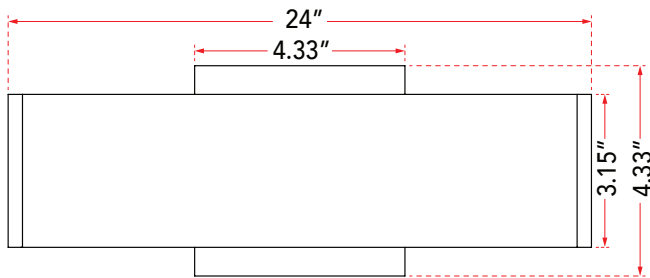

ABRA MODEL **20002WV-BA**

**Up-Down Light 24" LED Vanity-Wall Bar**

FAMILY NAME **Slim**

UPC **00858083007061**

FIXTURE MATERIAL				FIXTURE DIMENSIONS IN INCHES										
Frame Material	Finishes Available	Diffuser Type	Diffuser Finish	Diameter	Height	o.a.h	Width	Length	Ext	Weight	ADA	Location	Rating	Compliance
Aluminum	BA-Brushed Aluminum BB-Brushed Bronze	Acrylic	White		3.15	4.33	0.6	24	2	5.5	Compliant	Wall Mount only	Damp Location	cETLus
LAMPING										Compatible Dimmers		Junction Box Type		SUPPLIED
Lamp Type	Lamp qty	Wattage	Max Wattage	Base	Kelvin	CRI	Initial Lumen's	Delivered Lumen's	Voltage	ELV		Standard 4 x 4 Octagon Box		
LED	2	12w	24w	Solid State Module	3000k	90+	2040	1428 estimated	120v	SPECIAL NOTES				