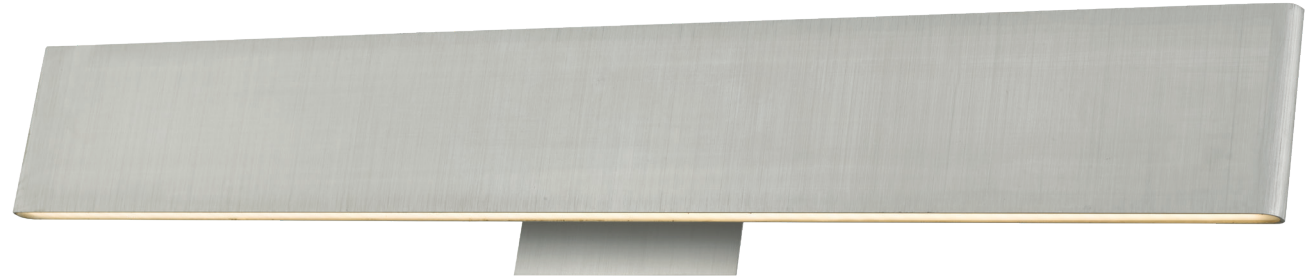

ABRA MODEL **20002WV-BA**

**Up-Down Light 24" LED Vanity-Wall Bar**

FAMILY NAME **Slim**

UPC **00858083007061**

FIXTURE MATERIAL				FIXTURE DIMENSIONS IN INCHES										
Frame Material	Finishes Available	Diffuser Type	Diffuser Finish	Diameter	Height	o.a.h	Width	Length	Ext	Weight	ADA	Location	Rating	Compliance
Aluminum	BA-Brushed Aluminum BB-Brushed Bronze	Acrylic	White		3.15	4.33	0.6	24	2	5.5	Compliant	Wall Mount only	Damp Location	cETLus
LAMPING										Compatible Dimmers		Junction Box Type		SUPPLIED
Lamp Type	Lamp qty	Wattage	Max Wattage	Base	Kelvin	CRI	Initial Lumen's	Delivered Lumen's	Voltage	ELV		Standard 4 x 4 Octagon Box		
LED	2	12w	24w	Solid State Module	3000k	90+	2040	1428 estimated	120v	SPECIAL NOTES				