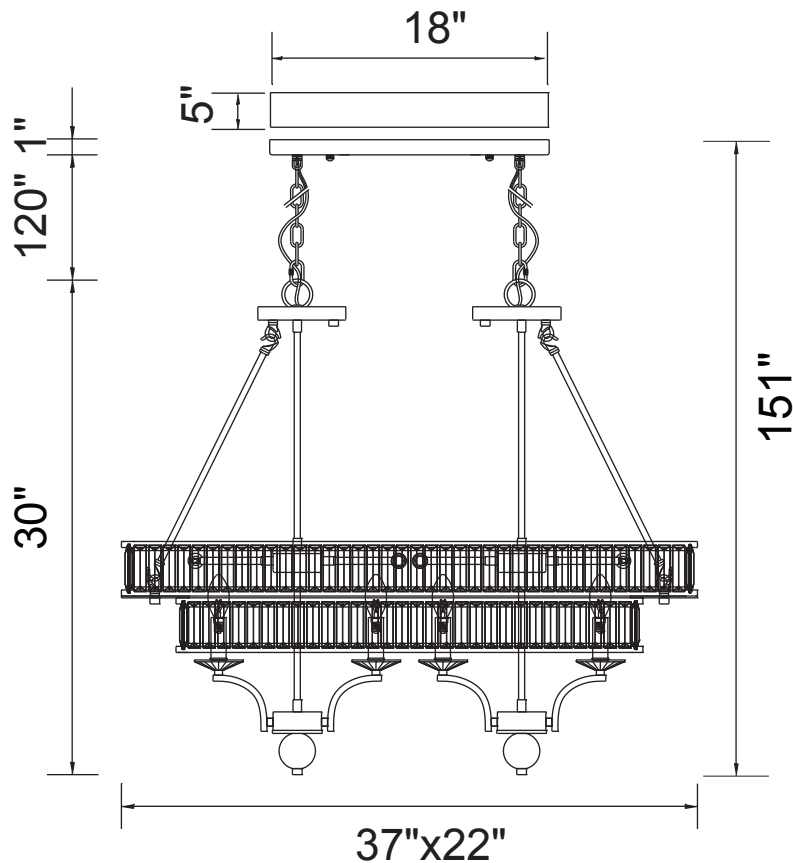

PROJECT: _____

FIXTURE TYPE: _____

LOCATION: _____

CONTACT/PHONE: _____

Item	9972P37-16-601
Collection	SHALIA
Finish	Chrome
Glass	-----
Crystal	Clear
Input	120V AC,60HZ,AC

Shade	-----
Length/Dia.	37"
Width/Ext.	22"
Height	30"
Maximum	151"
Lumens	-----

Light Source	E12
Bulb Info.	16x60W
Included	-----
Dimmable	Yes
Color	-----
Weight	