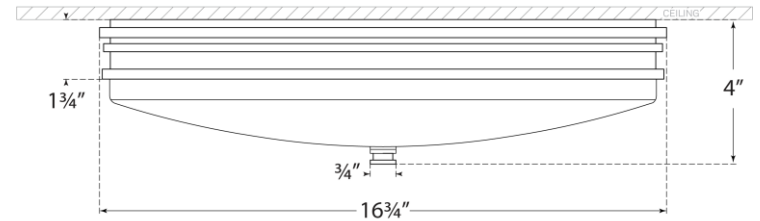

TEAR SHEET

Launceton Medium Flush Mount

Item # CHC 4603BZ-WG

Designer: Chapman & Myers

Height: 4"

Width: 16.75"

Canopy: 15.5" Round

Finishes: AB, AN, BZ, PN

Glass Options: WG

Socket: Dedicated LED

Wattage: 27w (2200lm)

Weight: 12 Pounds

Front View

Bottom View