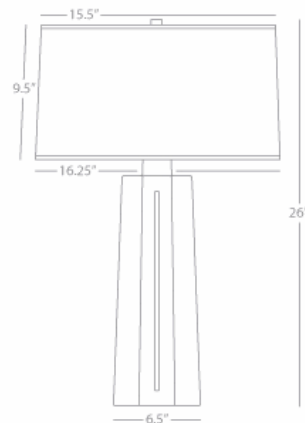

MASON

RR960

Table Lamp

1-150W Max.

Bulb Type: A

Switch: 3-Way

Ruby Red Glazed Ceramic

Polished Nickel Accents

Oyster Linen Shade

See Delta/ Mason Table for Color Options

** Available for Quick SHIP **