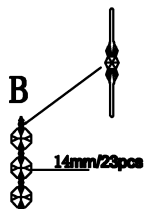

ASSEMBLE INSTRUCTION

8001P28

φ28"*H48"

110V E12 18*MAX 40W

1. PLEASE TAKE OFF THE PLASTIC SHEET FROM THE LAMP BODY.
2. PLEASE FIX 1 WITH 2, 2 WITH 3, 3 WITH 4.
3. PLEASE WEAR GLOVES WHEN YOU HANGING THE CRYSTAL.
4. ALL THE CRYSTAL BALL ARE 40#.

169sets

40sets

172sets

1sets