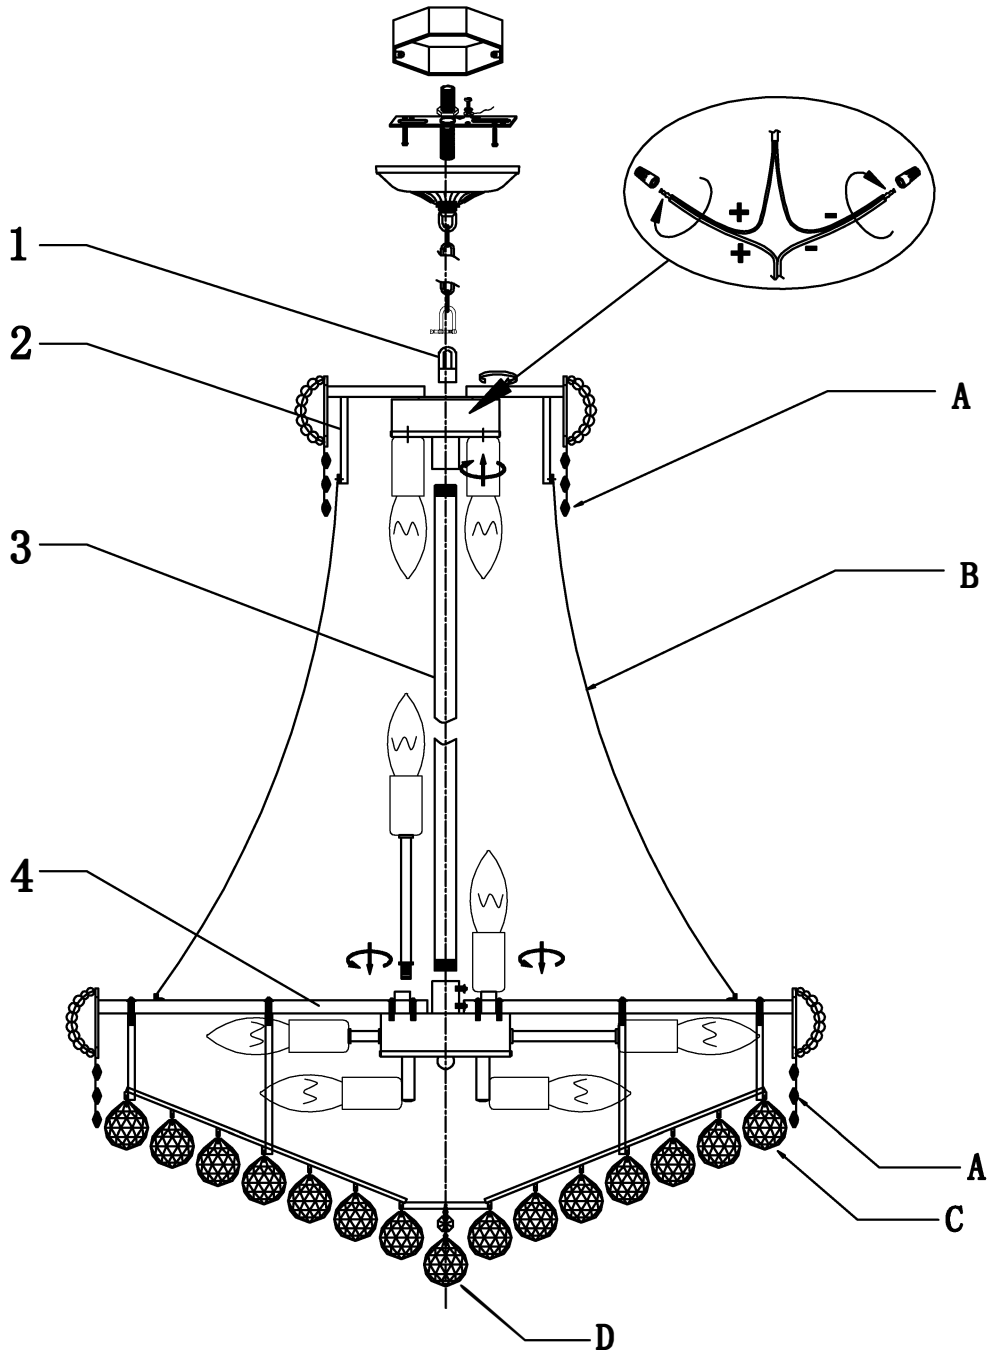

ASSEMBLE INSTRUCTION

8001P28

φ28"*H48"

110V E12 18*MAX 40W

1. PLEASE TAKE OFF THE PLASTIC SHEET FROM THE LAMP BODY.
2. PLEASE FIX 1 WITH 2, 2 WITH 3, 3 WITH 4.
3. PLEASE WEAR GLOVES WHEN YOU HANGING THE CRYSTAL.
4. ALL THE CRYSTAL BALL ARE 40#.

169sets

40sets

172sets

1sets