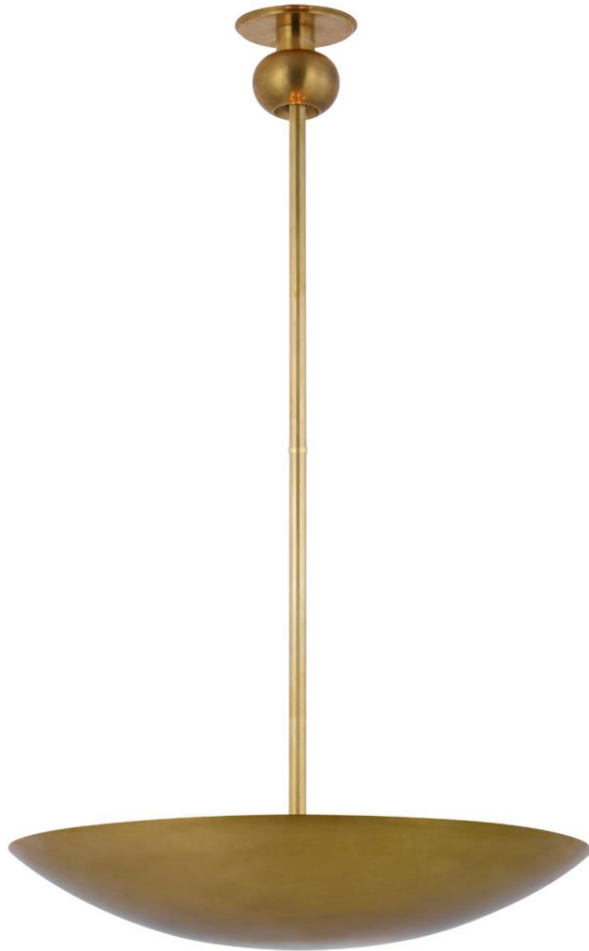

TEAR SHEET

Comtesse Medium Uplight Chandelier

Item # PCD 5115HAB

Designer: Paloma Contreras

O/A Height: 46"

Fixture Height: 4"

Min. Custom Height: 15.75"

Width: 24"

Canopy: 5.5" Round

Finishes: BZ, HAB, PN

Socket: 6 - E12 Candelabra

Wattage: 6 - 6.5 LED B11

Weight: 17 Pounds

Note: Custom Height Available