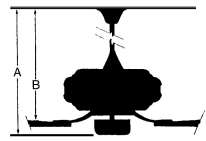

Image File Name: F541L-ORB.jpg

MEASUREMENTS

Blade Finish:					Reversible Blades:	No
Blade Material:					Slope:	Yes
ABS					Hanging Weight:	13.47
Blade Sweep:	No. of Blades:	Blade Pitch:	Downrod 1:		Downrod 2:	Downrod 2 Outside Dia:
54"	5	14 DEGREES	6		6	6
Downrod 1:	Downrod 1 Outside Dia:	Downrod 2:	Ceiling to Lowest Point: (Dim A)		Ceiling to Blade (Dim B)	Lead Wire:
6	.75	6	13.75		11.5	8"
Ceiling to Lowest Point: (Dim A)	Ceiling to Blade (Dim B)	Lead Wire:	Motor Size:			
13.75	11.5	8"	DC 123x30mm			