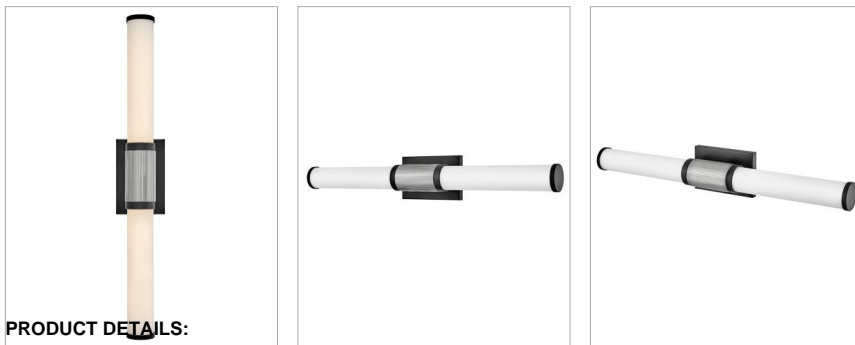

### LARGE LED VANITY

A timeless and tailored design with versatile, two-toned finish options ensures Zevi will shine among various décors. Both industrial in form and transitional in style, Zevi features a striking, signature ribbed cuff that centers an etched opal glass baton. This integrated LED sconce can be mounted vertically and horizontally and comes in three finish combinations.

DETAILS	
FINISH:	Black
MATERIAL:	Steel
GLASS:	Etched Opal
DIMMABLE:	YES, CL TYPE DIMMER (SSL7A)

DIMENSIONS	
WIDTH:	29"
HEIGHT:	4.5"
WEIGHT:	3.8lb
BACK PLATE:	7"W X 4.5"H
EXTENSION:	3.8"
TOP TO OUTLET:	2.25"

LIGHT SOURCE	
LIGHT SOURCE:	Integrated LED
LED NAME:	D50060
VOLTAGE:	120v
COLOR TEMP:	3000
LUMENS:	2300
CRI:	90
INCANDESCENT EQUIVALENCY:	2 x 75w
DIMMABLE:	YES, CL TYPE DIMMER (SSL7A)

SHIPPING	
CARTON LENGTH:	34.5
CARTON WIDTH:	7.5
CARTON HEIGHT:	12
CARTON WEIGHT:	6