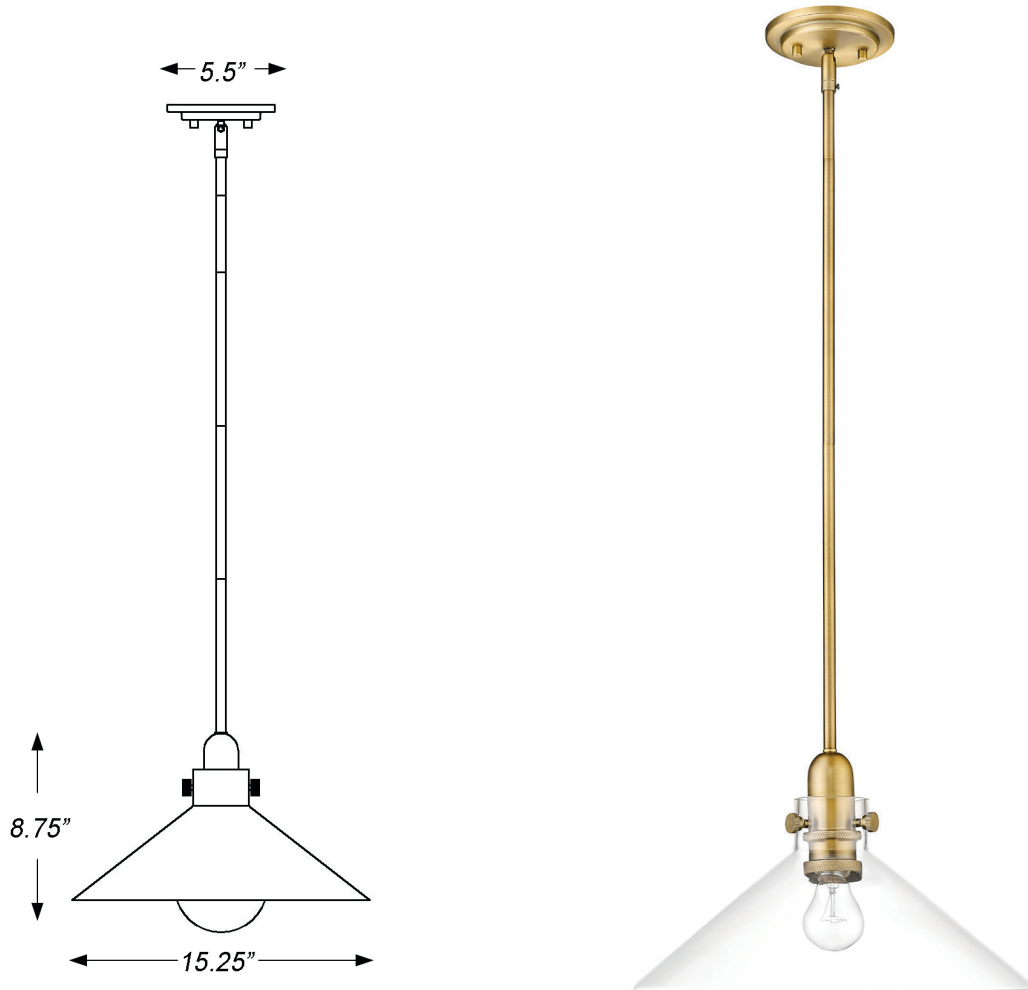

IN20080ATB DWYER 1-LIGHT PENDANT

Description: Dwyer 1-light pendant

Finish: Antique brass

Dimensions: 15.25" dia. x 8.75" H

Bulbs: 1-100w Med.

Certification: UL / damp location

Material: Steel

Shade: Glass

Glass: Clear

Canopy Dimensions: 5-1/2" dia.

Chain/Wire: 12' wire

Stems: 3-12", 1-6", 1-3"

Additional Finishes: Polished nickel,
matte black