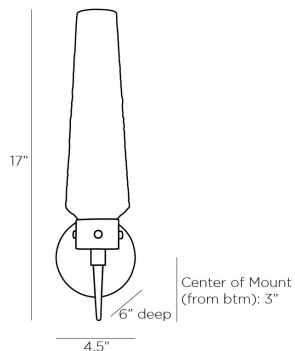

ARTERIOS

OMAHA SCONCE

49851
H: 17 IN, W: 4.5 IN, D: 6 IN
Textured Frosted Glass, Antique Brass
Contract Suitable As Is

The Omaha presents a torchiere silhouette that finds traditional inspiration in modern form. An antique brass iron foundation sets the stage for the frosted torchiere-style glass shade of this sconce that tapers upward. The finial tapers downward and features a forged pattern that complements the frosted texture of the shade. Damp-rated, although limited covered outdoor areas may affect finish.

APPEARANCE

Material	Glass, Iron
Material Type	Textured
Finish	Antique Brass, Frosted
Top Coat/Sealant	true

DIMENSIONS

Center Of Mount From Btm	3 IN
Backplate	Dia: 4.50 IN, D: 1 IN
Mount	Dia: 4.00 IN

WIRING

Rating	Damp
Suggested Bulb Type	T6
Cord	1 FT, Black/White, SVT
Socket	1, Type B - E12
Photographed Bulb	Small Clear Tubular Bulb
Maximum Watt	60
Voltage	110-120 V

CERTIFICATIONS

Certifications	Mexico Australia, European Union, United Arab Emirates, United States, Canada
----------------	--

COMPLIANCY

UL/ETL	Yes
CB	Yes
RoHS	false

SHIPPING

Product Weight	3.5 LBS
Gross Weight 1	5.5 LBS
Shipping Box 1	H: 12.6 IN, L: 16.6 IN, W: 13.7 IN
Shipping Box 2	H: 0 IN, L: 0 IN, W: 0 IN
Shipping Box 3	H: 0