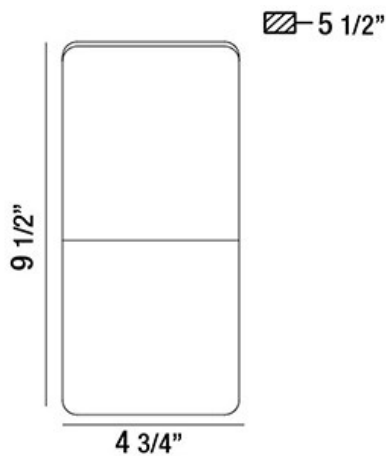

### PRODUCT DETAILS

No.	:	30146-013
Product Color	:	ALUMINUM
Product Material	:	METAL
Width	:	4.75"
Height	:	9.5"
Ext	:	5.5"
Weight	:	1.8lbs

### TECHNICAL DETAILS

Canopy / Backplate Length	:	4.5"
Canopy / Backplate Height	:	1.25"
Canopy / Backplate Width	:	4.5"
Adjustable Lamp Head	:	No
Mounting	:	Up or Down
Location	:	DRY
Approval	:	