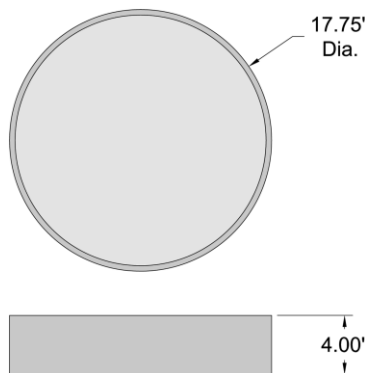

Stock Code: **49961LEDDL-PL/ACR**

Collection: Como

PRODUCT INFORMATION

Base: 49961 Parent: 49961LEDDL-PL
Mounting Type: Ceiling UPC: 641594251852
Finish: Black
Diffuser: Acrylic Lens

PRODUCT MEASUREMENTS

FIXTURE**	BACKPLATE / CANOPY**
Length:	Length
Width:	Width:
Diameter 17.75"	Diameter: 17.75"
Height: 4"	Height:
Extension:	
Overall Height:	

TECHNICAL SPECIFICATIONS

SPECIFICATIONS

Frame Material: Steel
Diffuser Material: Acrylic
Lamping Type: E-26 (Replaceable LED Jbox: Standard
Lamping Base: E-26 Lamp Wattage: 9 W
Lamp Quantity: 3 Total Wattage: 27 W
Voltage: 120v Lamps Included: Yes

Dimmable: Yes Nominal Lumens: 2400 Lm
CRI: 90 Delivered Lumens: N/A
CCT: 3000K
Recommended Dimmers:

ADDITIONAL NOTES

Custom Finish 100 Piece Minimum Order Quantity

Project Name: _____

Location: _____

Type: _____

Quantity: _____

Notes: _____

LINE DRAWING

IES FILE

In addition to Access Lighting's purchase and warranty terms and conditions, by signing below or placing an order, you agree that you are authorized to bind the entity placing any order and acknowledge the following: All of sizes and measurements are approximate and all images are for illustrative purposes only. In the event of an inconsistency, the "Product Measurements" section controls. There also may be slight differences in the colors and designs compared to the displayed and printed images.