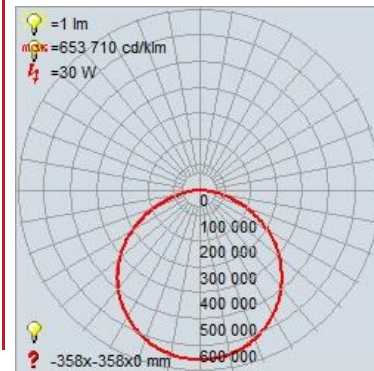

IES FILE

In addition to Access Lighting's purchase and warranty terms and conditions, by signing below or placing an order, you agree that you are authorized to bind the entity placing any order and acknowledge the following: All of sizes and measurements are approximate and all images are for illustrative purposes only. In the event of an inconsistency, the "Product Measurements" section controls. There also may be slight differences in the colors and designs compared to the displayed and printed images.

Signature: _____

Print Name _____ Date: _____

Toll Free 800-828-5483 www.AccessLighting.com

301 Piedmont Grove Park, Suite A, Greenville, SC 29611

** NOTE: All measurements are rounded up to the 1/4 inch. There is no warranty on any replaceable bulbs, even if included with the fixture. Copyright Access Lighting Corp. All information is subject to change without notice. 2/18/2024 20823LEDD-BWA_WHT.pdf