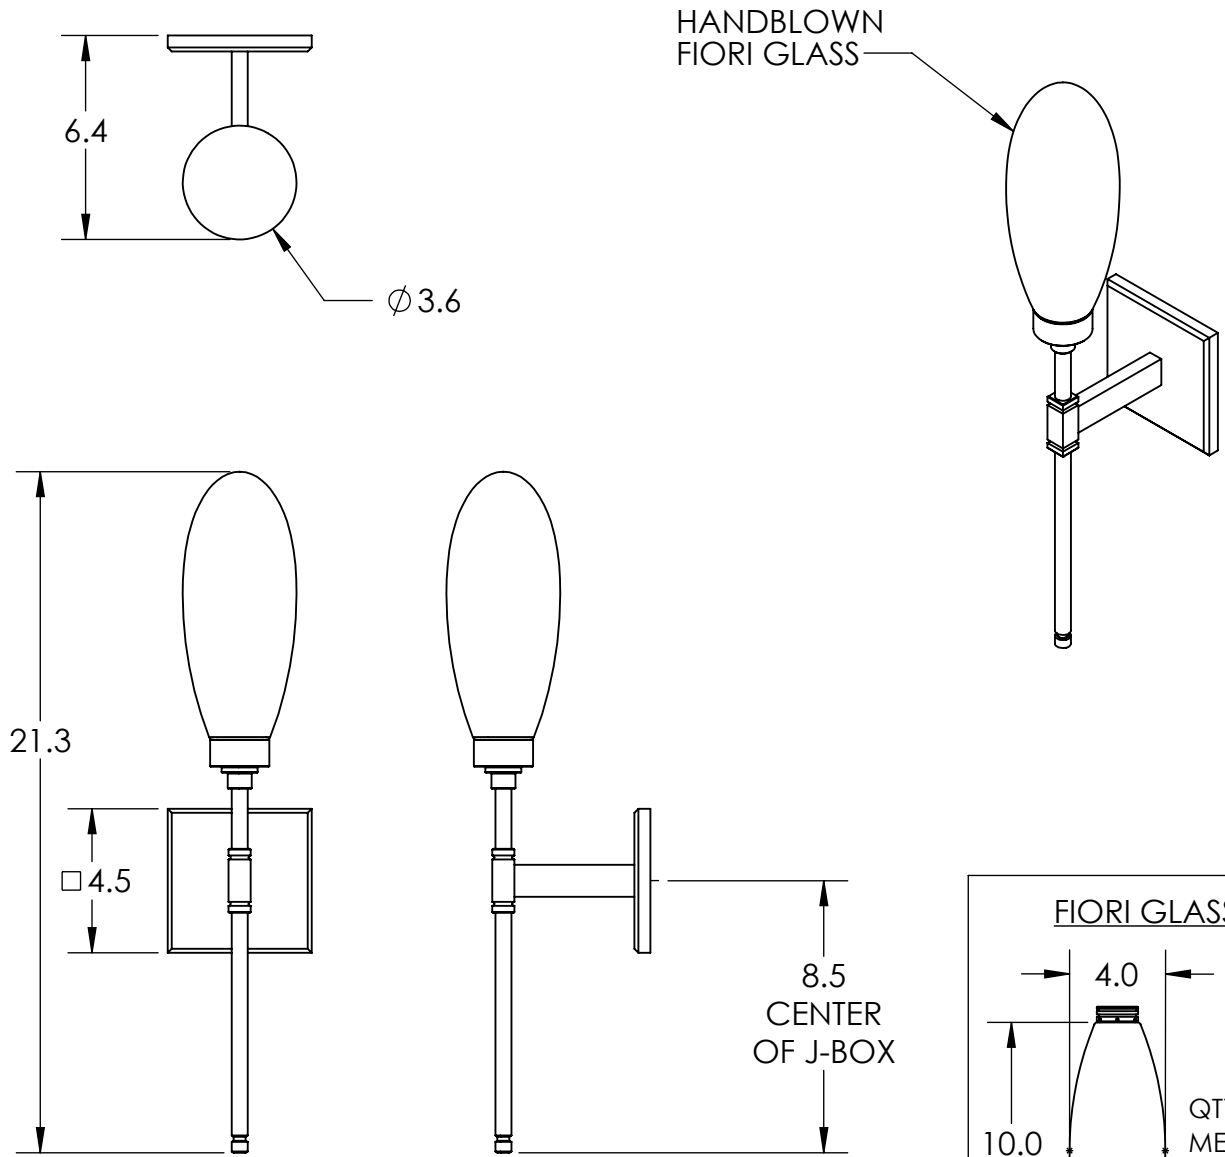

Collection: FIORI

Product #: IDB0071-21

****NOTE****
 DRIVER TO BE INSTALLED IN JUNCTION BOX.
 MINIMUM SIZE J-BOX REQUIRED IS
 4" L X 4" W X 1.5" D

ALL DIMENSIONS ARE IN INCHES UNLESS STATED OTHERWISE
 Visit hammeronstudio.com for product options and specifications.

12/21/2020 (A)

| | | | |
|----------------------------------|-----------------|---------------------------------|---------------------------|
| Mounting Packet: N | Weight(lbs.): 4 | Electrical Type: LED | CCT: SEE WEBSITE |
| UL Location: DRY | | Elec. Qty: 1 | Wattage: 5.2 Voltage: 120 |
| Finish: SEE WEB SITE FOR OPTIONS | | Source Lumens: Up: 340 | Down: N/A |
| Top Diffuser: CLOSED GLASS | | Dimmable: Forward/Reverse Phase | or 0-10V To 1% |
| Bottom Diffuser: CLOSED METAL | | CRI: 93+ | Power Factor: >0.9 |

Mounting Detail

MOUNTS DIRECTLY TO J-BOX

All Hammerton fixtures are handcrafted by artisans. Subtle imperfections reflect the mark of the artisan and should be expected in any handcrafted product. Dimensions may vary up to 7/8".
 © Copyright 2020. All rights in design, detail or invention of this drawing are reserved as the property of Hammerton. Any imitation or adaptation without written consent is strictly prohibited.