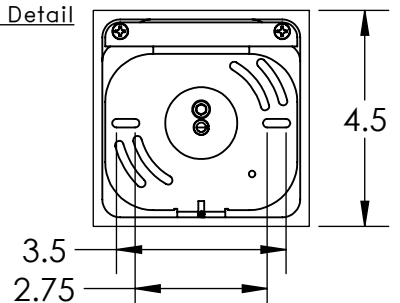

Collection: FIORI

Product #: IDB0071-21

****NOTE****
 DRIVER TO BE INSTALLED IN JUNCTION BOX.
 MINIMUM SIZE J-BOX REQUIRED IS
 4" L X 4" W X 1.5" D

ALL DIMENSIONS ARE IN INCHES UNLESS STATED OTHERWISE
 Visit hammeronstudio.com for product options and specifications.

12/21/2020 (A)

| | | | |
|----------------------------------|-----------------|---------------------------------|---------------------------|
| Mounting Packet: N | Weight(lbs.): 4 | Electrical Type: LED | CCT: SEE WEBSITE |
| UL Location: DRY | | Elec. Qty: 1 | Wattage: 5.2 Voltage: 120 |
| Finish: SEE WEB SITE FOR OPTIONS | | Source Lumens: Up: 340 | Down: N/A |
| Top Diffuser: CLOSED GLASS | | Dimmable: Forward/Reverse Phase | or 0-10V To 1% |
| Bottom Diffuser: CLOSED METAL | | CRI: 93+ | Power Factor: >0.9 |

Mounting Detail

MOUNTS DIRECTLY TO J-BOX

All Hammerton fixtures are handcrafted by artisans. Subtle imperfections reflect the mark of the artisan and should be expected in any handcrafted product. Dimensions may vary up to 7/8".
 © Copyright 2020. All rights in design, detail or invention of this drawing are reserved as the property of Hammerton. Any imitation or adaptation without written consent is strictly prohibited.