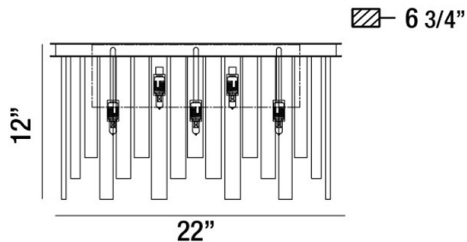

CANDICE, 22" VANITY LIGHT

PRODUCT DETAILS

No.	:	31826-013
Product Color	:	CHROME
Product Material	:	METAL
Shade / Accent Colour	:	CLEAR
Shade / Accent Material	:	GLASS
Width	:	22"
Height	:	12"
Ext	:	6.75"
Weight	:	14.5lbs

Options Available

ITEM NO.	FINISH	SHADE
31826-013	CHROME	CLEAR

TECHNICAL DETAILS

Light Direction	:	Down
Adjustable Lamp Head	:	No
Approval	:	

PROJECT INFORMATION

Job Name: Date: Type:

Comments: