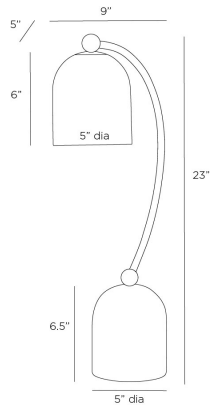

ARTERIOS

DALEY DESK LAMP

PTC34
H: 23 IN, W: 5 IN, D: 9 IN
Gray Flower, Marble
Contract Suitable As Is

The stylish sculptural lines of our table lamp embody the classical forms of elemental geometry. A bell-shaped shade of English bronze plate finds its sculptural match in a gray flower marble base. Taupe cloth cord. Finish will vary.

APPEARANCE

Material	Marble, Steel
Finish	Gray Flower
Finish Will Vary	true
Top Coat/Sealant	false
Finial Description	
Finial Dimension	

DIMENSIONS

Shade	Dia: 5.00 IN, Side: 6 IN
Base	H: 6.5 IN, Dia: 5.00 IN
Foot Print	Dia: 5.00 IN

WIRING

Rating	Indoor Only
Tilt Test	10 Degrees - AU
Cord	8 FT, Back of Lamp Base, SPT-2, Taupe Fabric
Socket	1, Type A - E26, White
Switch	On Line, On/Off Rocker
Maximum Watt	40
Voltage	110-120 V

COMPLIANCY

RoHS	true
------	------

SHIPPING

Product Weight	12 LBS
Gross Weight 1	13.7 LBS
Shipping Box 1	H: 26 IN, L: 10.43 IN, W: 7.67 IN

ADDITIONAL INFO

Shade Shape	Round
Shade Type	Other

CONTRACT

Contract Suitable	true
-------------------	------