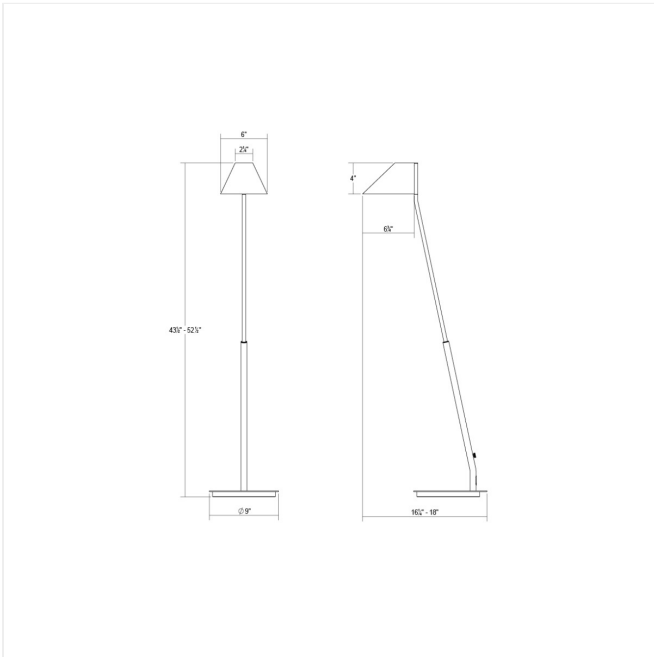

Project:

Pitch Floor Lamp Spec Sheet

SKU: 3255.25

Poised in a forward thrust, the Pitch Floor Lamp's reductive asymmetrical metal cone shade rotates on a vertical axis to cast its LED light forward. Height adjustable along the shaft, this practical floor lamp is an ideal companion for a comfortable reading chair or low modern sofa.

This Studio Exclusive is part of the Pitch family, which also includes the [Pitch Table Lamp](#) and [Pitch Wall Lamp](#).

Learn more: <https://sonnemanlight.com/pitch-floor-lamp>

Type #:

Dimensions

Height:	43.5"
Width:	6"
Length:	18"
Canopy/Backplate/Base Width:	9"
Canopy/Backplate/Base Depth:	9.5"
Canopy/Backplate/Base Height:	0.75"

Installation

Installation:	No electrician required
Minimum Hanging Height:	43.5"
Maximum Hanging Height:	52.5"

Shade

Shade Material:	Metal
Shade 1 Color:	Satin Black

General Listings

Features:	Damp Rated
Certification:	C-ETL-US
Color/Finish:	Satin Black (.25)
Dark Sky Friendly:	N