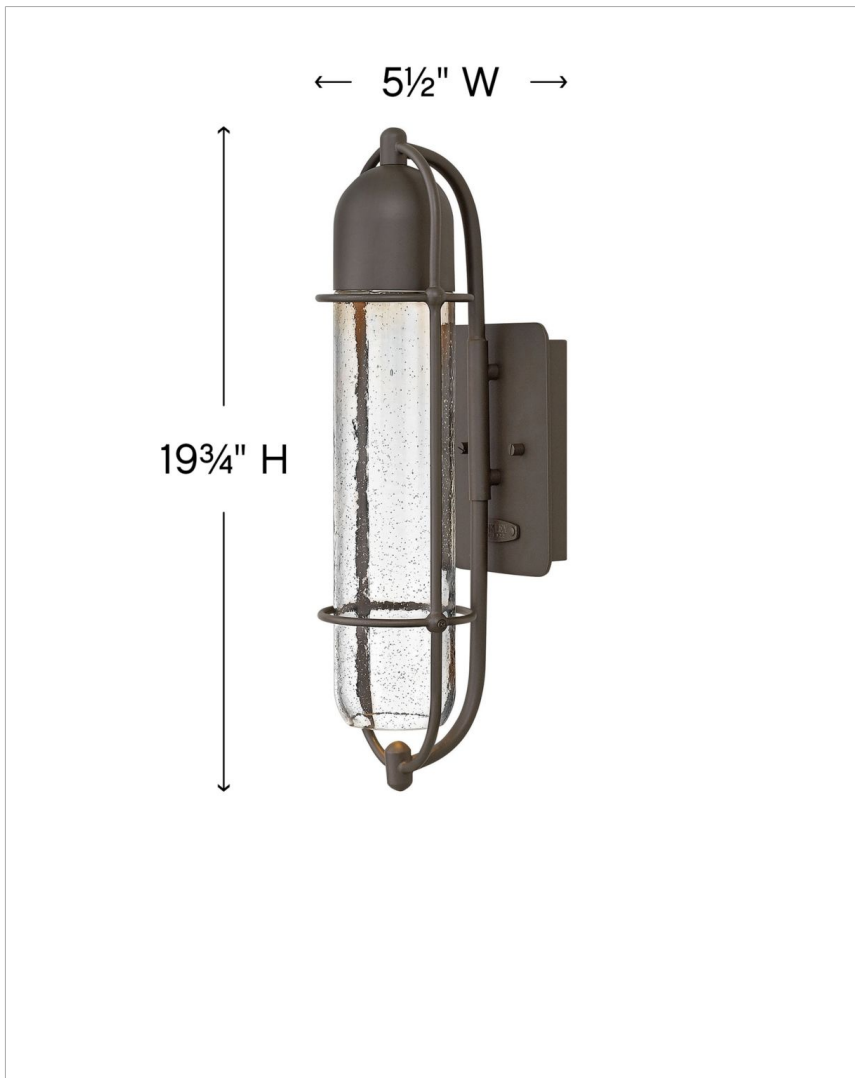

## 23800Z

### SMALL WALL MOUNT LANTERN

Named for Commodore Oliver Hazard Perry, who led a fleet to victory in one of the most significant naval battles in the War of 1812, this nautical-inspired aluminum lantern offers distinctive longitudinal and latitudinal cage construction. Clear seedy glass and a durable Oil Rubbed Bronze finish reinforce Perry's transitional style, which effortlessly complements a variety of façades.

DETAILS	
FINISH:	Oil Rubbed Bronze
MATERIAL:	Aluminum
GLASS:	Clear Seedy
DIMMABLE:	Yes

DIMENSIONS	
WIDTH:	5.5"
HEIGHT:	19.8"
WEIGHT:	3.5lb
BACK PLATE:	5"W X 6.5"H
EXTENSION:	6.8"
TOP TO OUTLET:	10"

LIGHT SOURCE	
LIGHT SOURCE:	Socketed
WATTAGE:	1-7w GU10 LED, 50w Equiv. or 1-50w GU10
VOLTAGE:	120v

#### PRODUCT DETAILS:

- Suitable for use in wet (outdoor direct rain) locations as defined by NEC and CEC. Meets United States UL Underwriters Laboratories & CSA Canadian Standards Association Product Safety Standards
- Fixture is Dark Sky compliant and engineered to minimize light glare upward into the night sky
- 2-year finish warranty
- Classic, modern style with a nautical flair adds elegance to a variety of exteriors