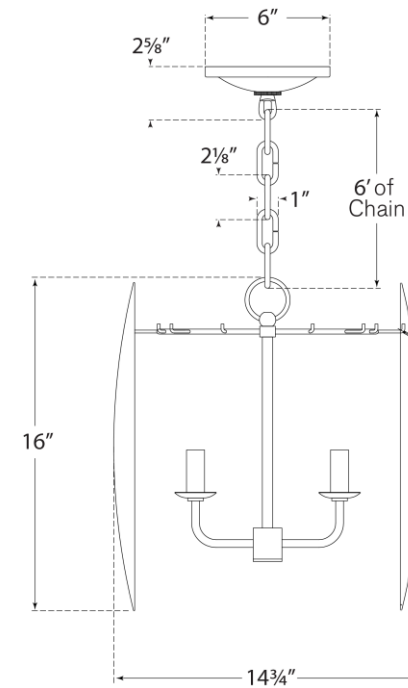

## Hatton Small Chandelier

Item # S 5047G

Designer: Barry Goralnick

Height: 16"

Width: 14.75"

Canopy: 6" Round

Finishes: AI, BSL, G

Socket: 4 - E12 Candelabra

Wattage: 4 - 60 C11

Weight: 18 Pounds

S5047