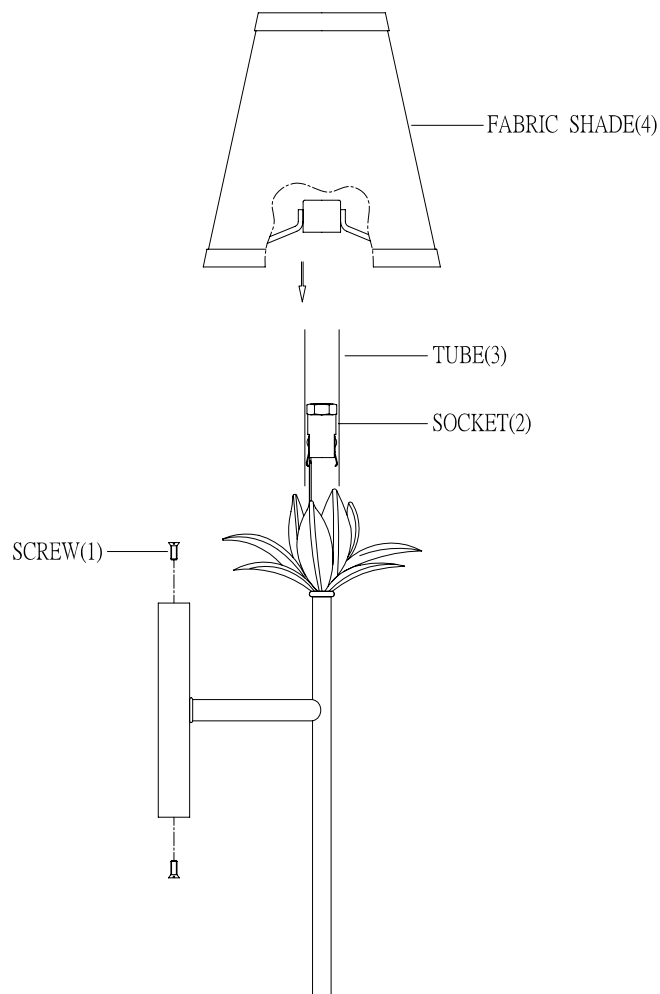

ITEM NO:M90077MBK

M90077BB

M90077WH

## INSTALLATION INSTRUCTIONS

- 1.Carefully remove the fixture out of the carton, and check that all parts are included referring to the above illustration. Make sure not to misplace any parts that are needed for the installation;
- 2.Install the fabric shade (4) tube (3), into the socket (2).
- 3.Fixture is ready for lamping and installation.