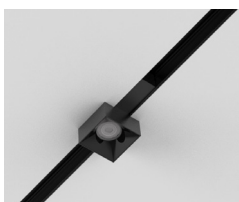

Configuration "C" for recessed trim or trimless VENTRIX systems