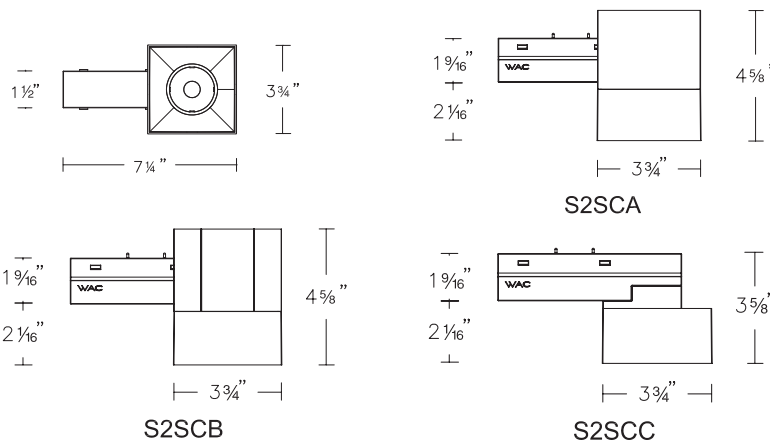

LINE DRAWING

wacighting.com

Phone (800) 526.2588

Fax (800) 526.2585

Headquarters, East Manufacturing Facility

44 Harbor Park Drive

Port Washington, NY 11050

South East Manufacturing Facility

1600 Distribution Ct

Lithia Springs, GA 30122

Central Manufacturing Facility

1700 South J Elmer Freeway, Ste 100

Cedar Hill, TX 75104

West Manufacturing Facility

1750 S Archibald Ave

Ontario, CA 91761