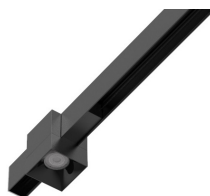

Example: S2SCC-1-F930BKHZ

Configuration "A" for mid-channel surface or suspended VENTRIX systems