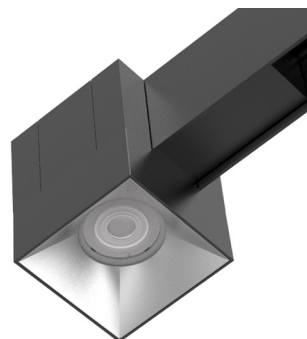

WAC LIGHTING

VENTRIX Stealth Cube

Fixture Type: _____

Catalog Number: _____

Project: _____

Location: _____

System	Model	Power	Beam	Color Temp	CRI	Lumens	CBCP	Housing Finish	Trim Finish			
S2	SCA-1	15W	S 20°	927	2700K	90	1235	5055	BK	Black	BK	Black
				930	3000K				CH	Chrome	CH	Chrome
				935	3500K				GL	Gold	GL	Gold
				940	4000K				HZ	Haze	HZ	Haze
	SCB-1	N 38°	927	2700K	90	1165	2160	BK	Black	BK	Black	
			930	3000K				CH	Chrome	CH	Chrome	
			935	3500K				GL	Gold	GL	Gold	
			940	4000K				HZ	Haze	HZ	Haze	
	SCC-1	F 50°	927	2700K	90	1290	1850	BK	Black	BK	Black	
			930	3000K				CH	Chrome	CH	Chrome	
			935	3500K				GL	Gold	GL	Gold	
			940	4000K				HZ	Haze	HZ	Haze	
								WT	White	WT	White