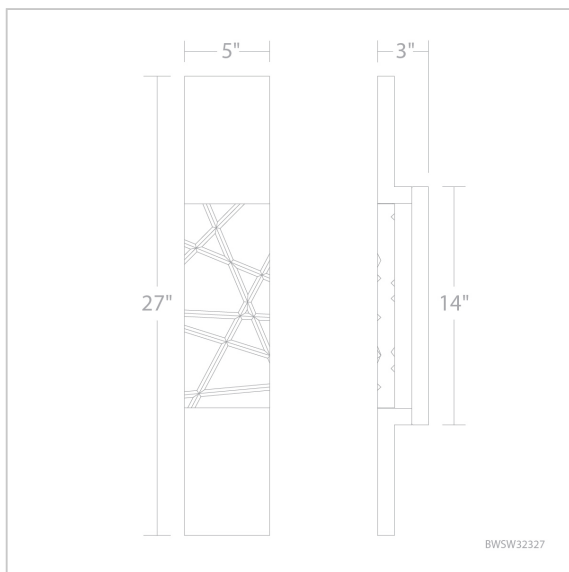

Glacier

BWSW32327

LINE DRAWING

Project:

Location:

Fixture Type:

Catalog Number:

DESCRIPTION

Uniting bold geometric angles, clear crystal in an interlocking pattern delivers textured backlit illumination. Its sleek black base casts downlight for wayfinding at night.

FEATURES

- Specifically formulated using powder coat to resist UV and coastal environmental conditions, providing a long-lasting finish with Premium 316 Marine Grade Stainless Steel
- Built in color temperature adjustability. Switch from 3000K/3500K/4000K. Switch may be installed in junction box.
- Can be mounted on wall vertically or upside down
- Driver concealed within the canopy

CRYSTAL OPTIONS

Optic Crystal
(O)

FINISH OPTIONS

Black
(-BK)

SPECIFICATIONS

Light Source	LED
CRI	90
Dimming	ELV,0-10V, Triac
Standards	ETL/cETL, Title 24

Model	Crystal	Finish	Size	CCT	Voltage	Wattage	Weight	LED Lumens	Delivered Lumens
BWSW32327	O	- BK	27"	3000K/3500K/ 4000K	120 VAC	14W	10.4lbs	947	Up To 815