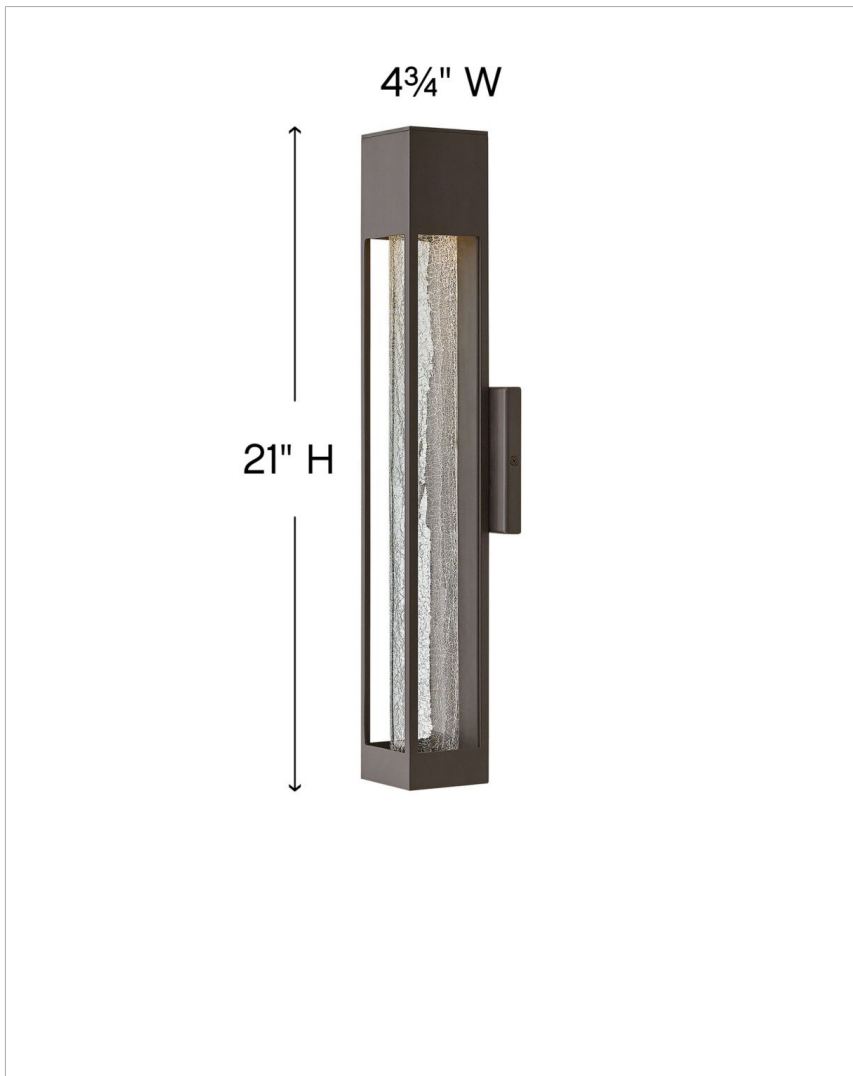

VAPOR

2854BZ

MEDIUM WALL MOUNT LANTERN

Vapor's streamlined profile allows the spectacular crackled glass to star in this captivating design. The low profile back plate and stamped metal construction project a sleek, contemporary style statement.

DETAILS	
FINISH:	Bronze
MATERIAL:	Aluminum
GLASS:	Crackle
DIMMABLE:	YES, CL TYPE DIMMER (SSL7A)

DIMENSIONS	
WIDTH:	4.8"
HEIGHT:	21"
WEIGHT:	3.5lb
BACK PLATE:	4.75" Sq.
EXTENSION:	3.8"
TOP TO OUTLET:	10.5"

LIGHT SOURCE	
LIGHT SOURCE:	Socketed
LED NAME:	GU10LED-6.5
WATTAGE:	1-7w GU10 LED, 35w Equiv.
VOLTAGE:	120v
COLOR TEMP:	2700
CRI:	80
DIMMABLE:	YES, CL TYPE DIMMER (SSL7A)

SHIPPING	
CARTON LENGTH:	10
CARTON WIDTH:	7.5
CARTON HEIGHT:	24
CARTON WEIGHT:	5

PRODUCT DETAILS:

- Mounting hardware is hidden on the back plate to ensure a clean silhouette
- Suitable for use in wet (outdoor direct rain) locations as defined by NEC and CEC. Meets United States UL Underwriters Laboratories & CSA Canadian Standards Association Product Safety Standards
- ADA compliant
- Vapor's stunning crackled glass casts spectacular light patterns, adding dramatic visual interest at night
- 2-year finish warranty
- For LED lamping, a 6.5w GU10 LED bulb is recommended: GU10LED-3K
- Bold lines and a clean, minimalist style complement contemporary architecture