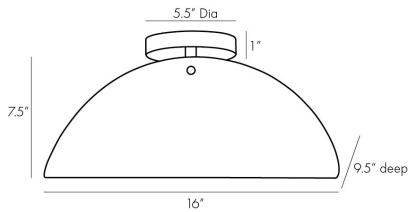

## BEND FLUSH MOUNT

WORKSHOP

DA49017

H: 7.5 IN, W: 16 IN, D: 9.5 IN

Antique Brass, Smoke Luster Glass

Contract Suitable As Is

The Bend Flushmount's generous curves and open-ended construction reveal a pair of lights nestled within the rippled smoke glass shade and antique brass composition that creates dynamic textural light effects on the ceiling or wall. A beautiful marriage of form and function, the Bend Flushmount can be paired in linear formations or rotated 90 degrees to create unique installations, or used as a wall sconce for residential applications. Available in silvery grey Smoke or warm Amber glass with antique brass or blackened steel base. Damp-rated, although limited covered outdoor areas may affect finish.

### DIMENSIONS

Canopy	H: 1 IN, Dia: 5.50 IN
--------	-----------------------

### SHIPPING

Product Weight	3.5 LBS
Gross Weight 1	2 LBS
Gross Weight 2	3.3 LBS
Shipping Box 1	H: 7.5 IN, L: 8.3 IN, W: 11.2 IN
Shipping Box 2	H: 8.7 IN, L: 8.3 IN, W: 11.2 IN