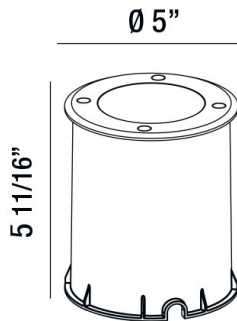

## 31595, INGROUND, ROUND, 3X2W LED, STAINLESS STL

### PRODUCT DETAILS

No.	:	31595-018
Product Color	:	STAINLESS STEEL
Shade / Accent Colour	:	STAINLESS STEEL
Diameter	:	5"
Height	:	5.6875"
Weight	:	1.9lbs

### TECHNICAL DETAILS

Light Direction	:	Up
Driver	:	Electronic driver 120V 50/60Hz
Adjustable Lamp Head	:	No
IP Rating	:	67
Location	:	WET
Approval	:	
Title 24	:	Yes
Beam Angle	:	25
Horizontal Adjustment	:	15