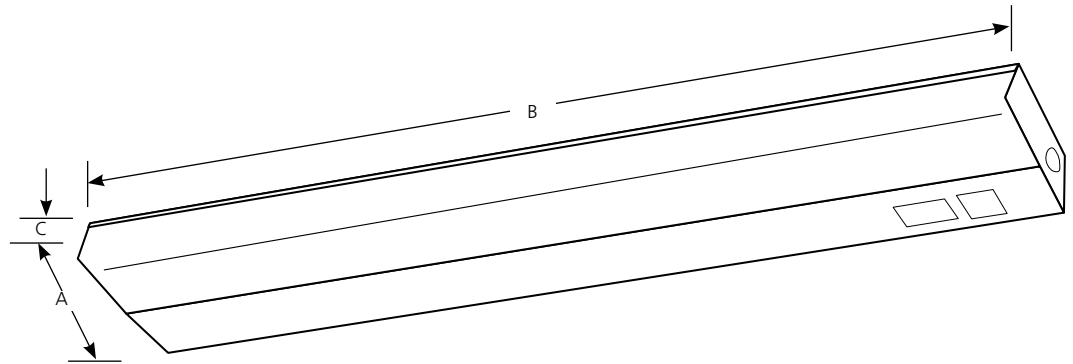

Linear Fluorescent

Slim 1"
White Diffuser

Undercabinet

Type _____
-30EBS

- P7014
- P7015
- P7016

Catalog No.	Finish		Lamping	Dimensions (Inches)		
	White			A	B	C
P7014	-30EBS		2-8w F8T5	3-5/8	24-1/2	1-3/16
P7015	-30EBS		1-21w F21T5	3-5/8	34-1/2	1-3/16
P7016	-30EBS		2-13w F13T5	3-5/8	42-5/8	1-3/16

Specifications:

General

- Trim, energy efficient fluorescent
- White baked enamel housing
- White acrylic diffuser
- Diffuser snaps securely without the use of tools
- Steel chassis and ballast cover

Electrical