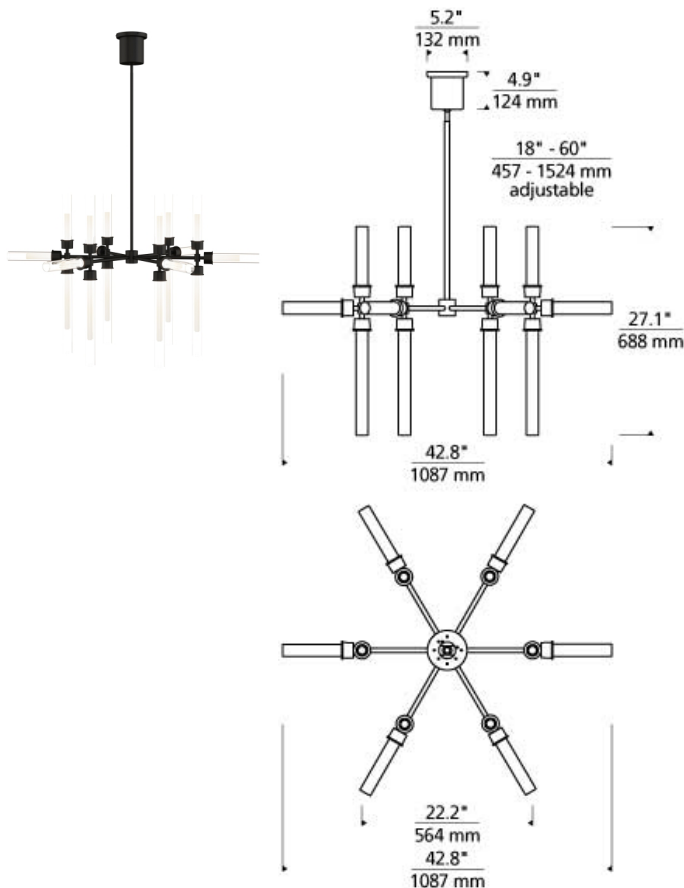

## DESCRIPTION

Tech Lighting's Linger collection is designed with eighteen LED lights shaped by glass and acrylic cylinders illuminating in multiple directions. Available in polished nickel and natural brass that will slowly patina for a timeless look, creating a beautiful statement piece for your dining room, living room and foyer. Complete the look with more Linger chandelier and wall sconce options. Lamping options are compatible with most dimmers. Refer to the Dimming Chart for more information. Includes 80.8 watts, 6994 total delivered lumens, 3000K LED modules. Dimmable with most LED compatible ELV and TRIAC dimmers. Includes (4) 12" and (2) 6" rigid stems in coordinating finish. Can be installed on a sloped ceiling up to 45°.

## WEIGHT

22-16lb / 9.98-7.26kg ±

natural brass    polished nickel    nightshade black

## ORDERING INFORMATION

700LNG	SHAPE OR SIZE	FINISH	LAMP
18	18-LIGHT CHANDELIER	<b>N</b> NATURAL BRASS <b>B</b> NIGHTSHADE BLACK <b>N</b> POLISHED NICKEL	-LED930 INTEGRATED LED 90 CRI 3000K 120V (T20/T24)

This product can mount to either a 4" square electrical box with round plaster ring or an octagon electrical box.

700 LNG \_\_\_\_\_

FIXTURE TYPE: \_\_\_\_\_

JOB NAME: \_\_\_\_\_

NOTES: \_\_\_\_\_

\_\_\_\_\_