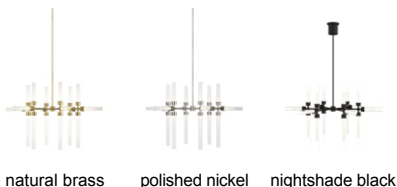

## DESCRIPTION

Tech Lighting's Linger collection is designed with eighteen LED lights shaped by glass and acrylic cylinders illuminating in multiple directions. Available in polished nickel and natural brass that will slowly patina for a timeless look, creating a beautiful statement piece for your dining room, living room and foyer. Complete the look with more Linger chandelier and wall sconce options. Lamping options are compatible with most dimmers. Refer to the Dimming Chart for more information. Includes 80.8 watts, 6994 total delivered lumens, 3000K LED modules. Dimmable with most LED compatible ELV and TRIAC dimmers. Includes (4) 12" and (2) 6" rigid stems in coordinating finish. Can be installed on a sloped ceiling up to 45°.

## WEIGHT

22-16lb / 9.98-7.26kg ±

natural brass    polished nickel    nightshade black