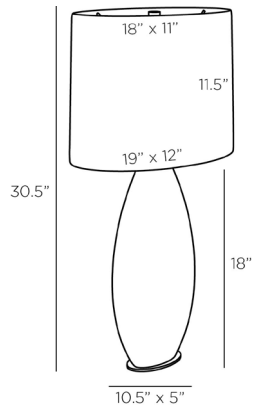

ARTERIOS

BRANDO LAMP

PTE07-519
 H: 30.5 IN, W: 19 IN, D: 12 IN
 Gray Cobra, Porcelain
 Contract Suitable As Is

A simple porcelain form is glazed in a gray cobra finish to recall the iridescent scales of a reptile. Its form gently undulates to highlight an intriguing mix of gray, black, and white patterns atop an oval base of antique brass. An oval drum shade of white microfiber lined in cotton adds a neutral accent. Taupe cloth cord and three-way rotary switch. Finish will vary.

APPEARANCE

Material	Cotton, Microfiber, Porcelain, Steel
Finish	Antique Brass, Off-White, White
Finish Will Vary	true
Top Coat/Sealant	false
Finial Description	Antique Brass Cylinder
Finial Dimension	1"x1" Cylinder

DIMENSIONS

Shade	Top: 11 IN, Top: 18 IN, D: 12 IN, W: 19 IN, Side: 11.5 IN
Body	H: 18 IN, W: 10.5 IN, D: 5 IN
Base	H: 0.25 IN, W: 7 IN, D: 5 IN
Neck	H: 2 IN, Dia: 1.00 IN
Foot Print	W: 7 IN, D: 5 IN
Harp	9.5" Antique Brass IN

WIRING

Rating	Indoor Only
Tilt Test	10 Degrees - AU
Cord	10 FT, Back of Lamp Base, Taupe Fabric
Socket	1, Antique Brass, Type A - E26
Switch	3-Way Rotary, At Socket
Maximum Watt	150
Voltage	110-120 V

CERTIFICATIONS