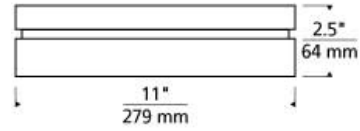

Cirque Large Flush Mount

LED ADA T20

DESCRIPTION

The Cirque ceiling fixture by Tech Lighting features a simple and clean design with its beautiful round pressed glass shade is and hand polished exterior. A metal base made of die-cast metal frames the glass giving this feature a very handsome look. Choose from four on-trend hardware finishes to create a customized fixture perfect for your unique space. Scaling at two distinct sizes the Cirque is ideal for hallway lighting, bathroom lighting and outdoor lighting applications. Your choice of LED lamping ships with Cirque saving you time and money. Lamping options are compatible with most dimmers. Refer to Dimming Chart for more information. Incandescent includes two 120 volt, 40 watt G9 base halogen lamps. LED includes one 22 watt, 1032 delivered lumen, 2700K or 3000K, 90 CRI LED module. Dimmable with most LED compatible ELV and TRIAC dimmers. Suitable for wet locations. LED version may be mounted on the ceiling or wall. Incandescent version is ceiling mount only. ADA compliant.

INSTALLATION

This product can mount to either a 4" square electrical box with round plaster ring or an octagonal electrical box (not included).